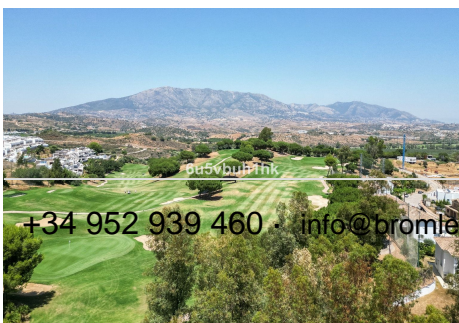

PLOT

m²

569 m²

This frontline golf plot is located in La Cala Golf Resort situated in a quiet cul de sac lined with villas and other plots. The plot has superb golf views and is close to the very popular restaurant El Jinete and just a few minutes from the four star hotel and spa.

Close to La Cala de Mijas, La Cala Golf has three championship courses and the hotel has four restaurants, multiple bars and excellent spa facilities. This is the perfect place to build your dream home in the sun whether you want a full time home or a holiday villa.