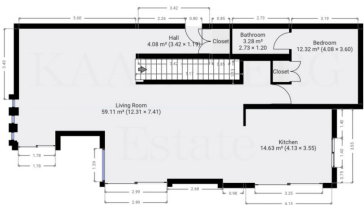

NOT TO SCALE
Ground floor