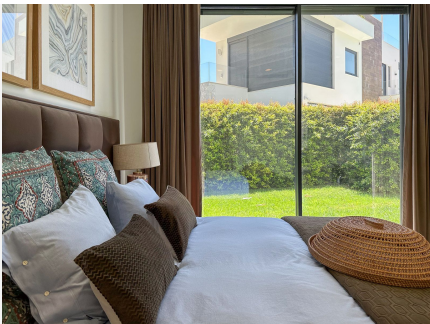

BROMLEY ESTATES

Marbella