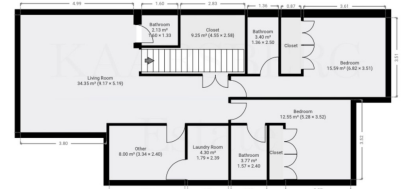

NOT TO SCALE
Basement floor