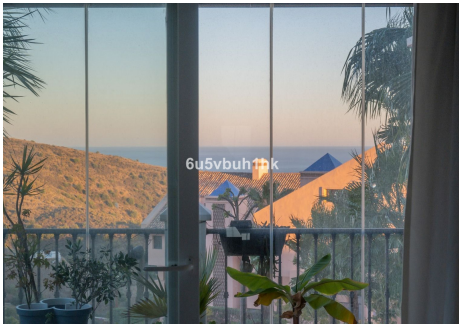

BROMLEY ESTATES

Marbella