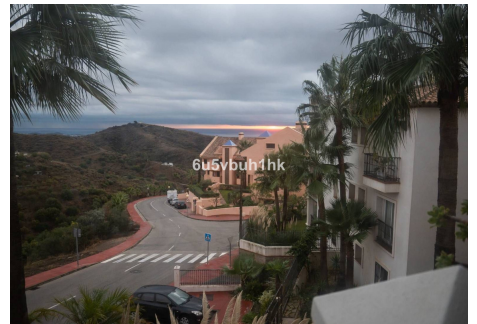

BROMLEY ESTATES

Marbella