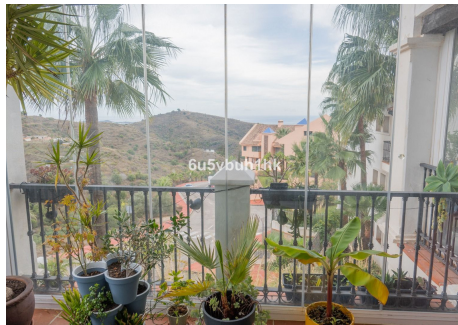

BROMLEY ESTATES

Marbella