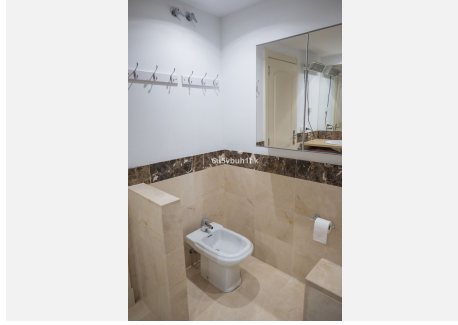

BROMLEY ESTATES

Marbella