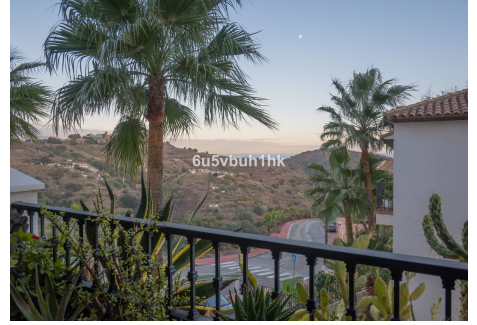

BROMLEY ESTATES

Marbella