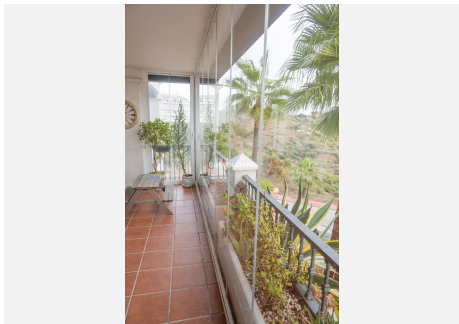

BROMLEY ESTATES

Marbella