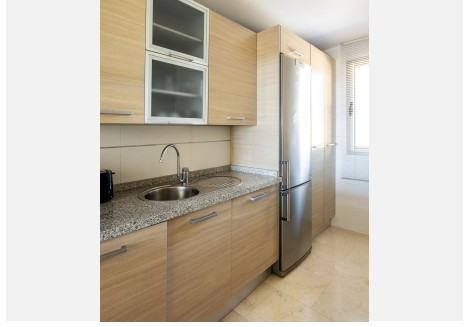

BROMLEY ESTATES

Marbella