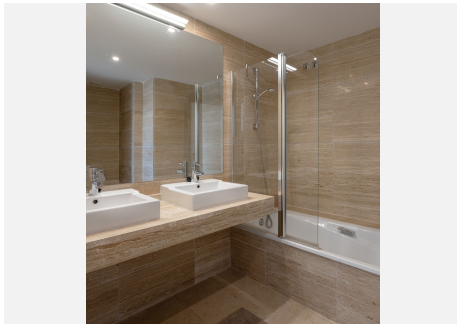

BROMLEY ESTATES

Marbella