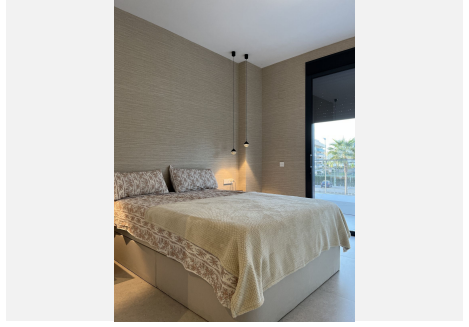

BROMLEY ESTATES

Marbella