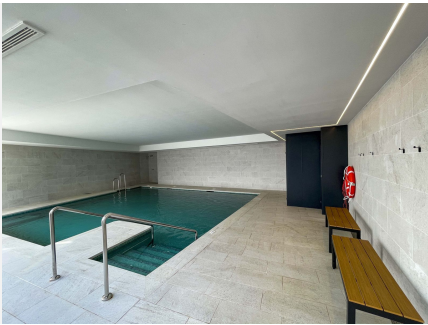

BROMLEY ESTATES

Marbella.