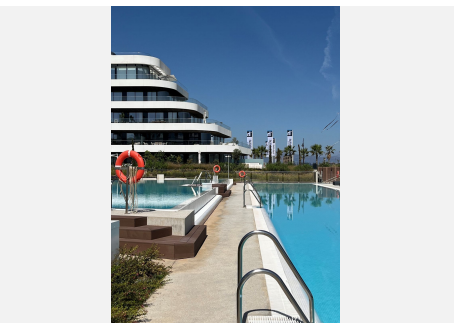

BROMLEY ESTATES

Marbella