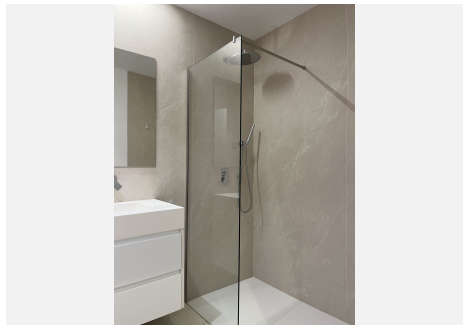

BROMLEY ESTATES

Marbella