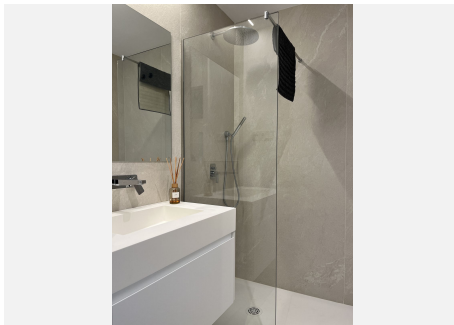

BROMLEY ESTATES

Marbella