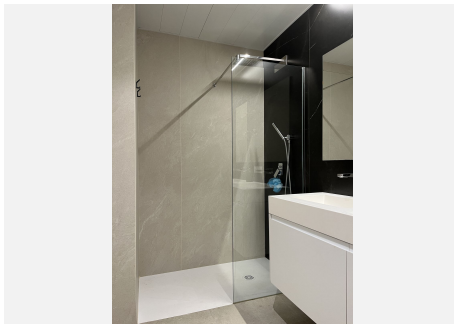

BROMLEY ESTATES

Marbella