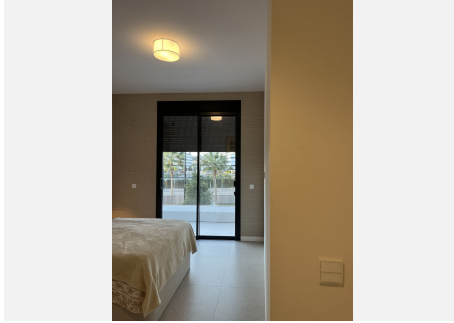

BROMLEY ESTATES

Marbella