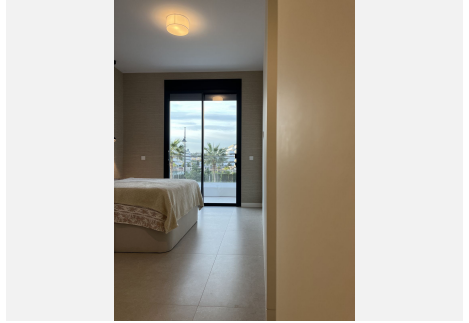

BROMLEY ESTATES

Marbella