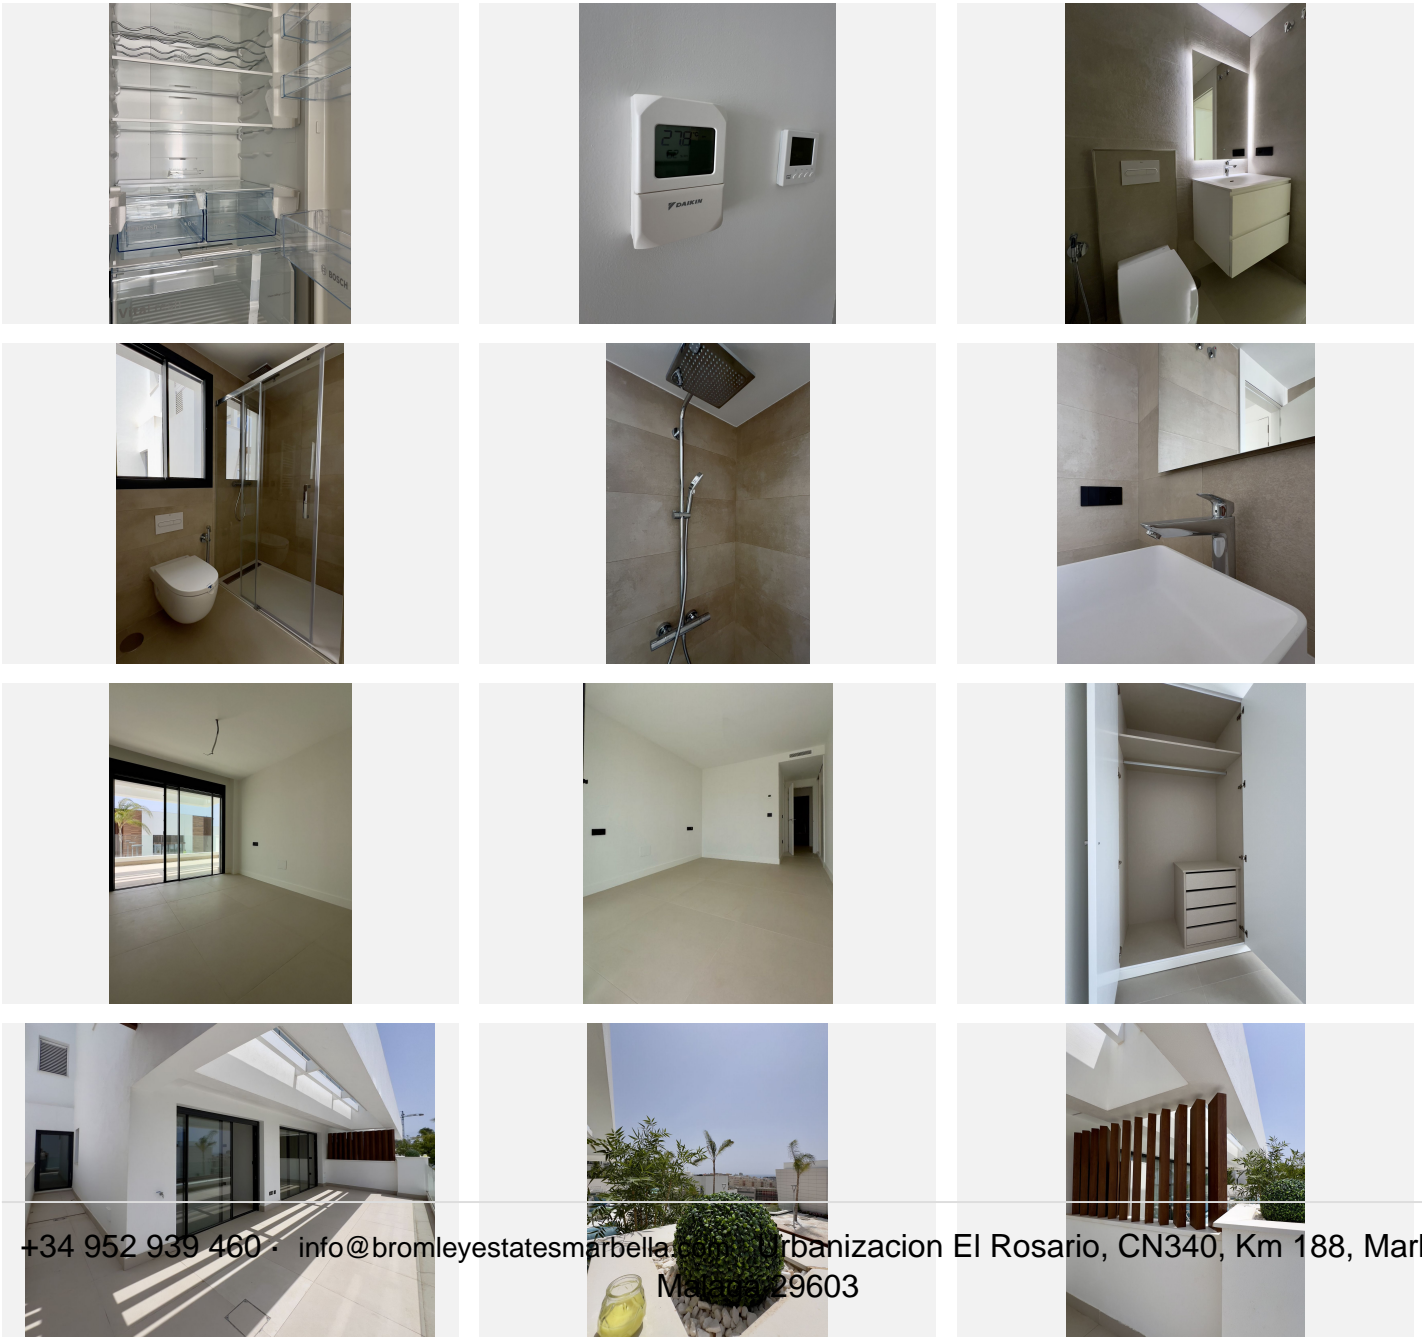

BROMLEY ESTATES

Marbella

? Amenities: Air conditioning for cooling and heating, underfloor heating for maximum comfort.

? Common Areas: Large gardens, pool with loungers and sea views, children's playground, functional gym, and clubhouse.

? Parking: 1 large underground parking space and storage room.

This apartment is perfect for those seeking modern and comfortable living in the heart of Estepona. Complex offers everything needed for a high-quality lifestyle in one of the most prestigious areas of the city.

Price: €520,000

Don't miss the opportunity to own this magnificent apartment! Contact us for more information and to arrange a viewing.

+34 952 939 460 · info@bromleyestatesmarbella.com · Urbanizacion El Rosario, CN340, Km 188, Marbella, Málaga 29603