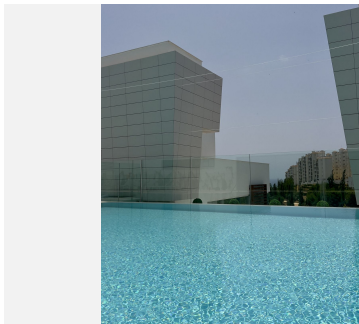

BROMLEY ESTATES

Marbella