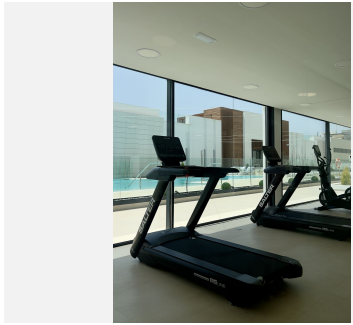

BROMLEY ESTATES

Marbella