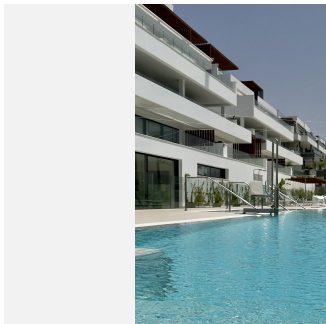

BROMLEY ESTATES

Marbella