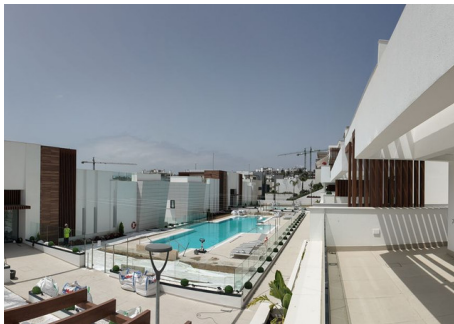

BROMLEY ESTATES

Marbella