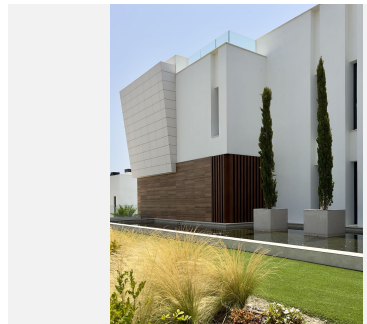

BROMLEY ESTATES

Marbella