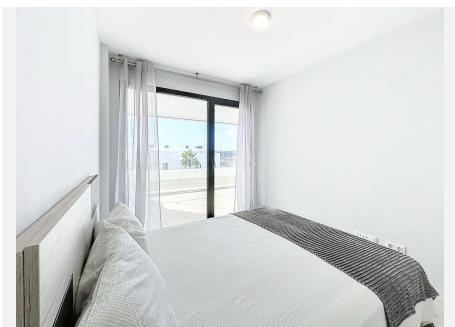

BROMLEY ESTATES

Marbella