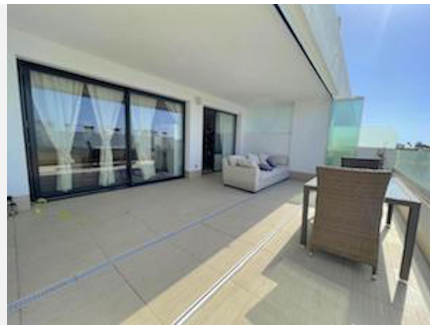

BROMLEY ESTATES

Marbella

Contact us for more information and schedule your visit today!

+34 952 939 460 · info@bromleyestatesmarbella.com Urbanizacion El Rosario, CN340, Km 188, Marbella, Malaga 29603