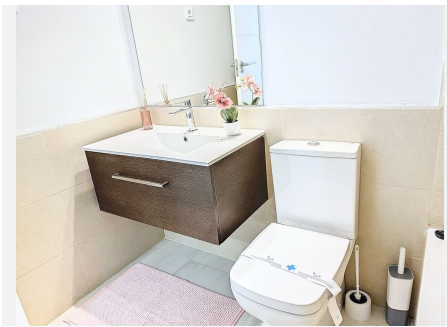

BROMLEY ESTATES

Marbella.