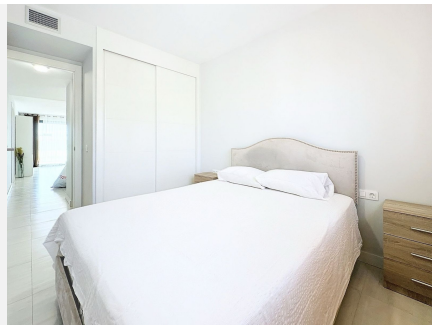

BROMLEY ESTATES

Marbella.