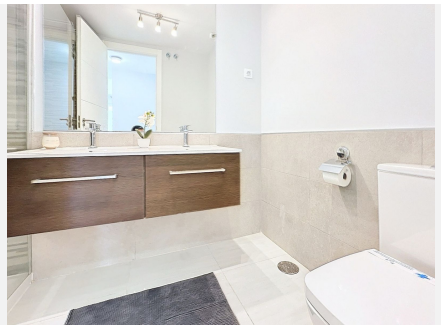

BROMLEY ESTATES

Marbella