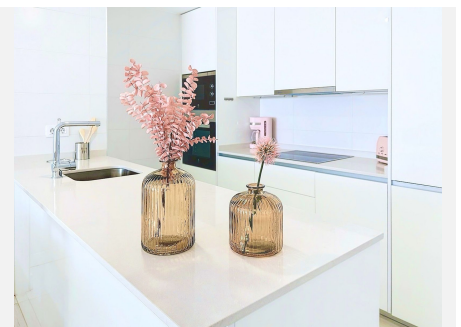

BROMLEY ESTATES

Marbella