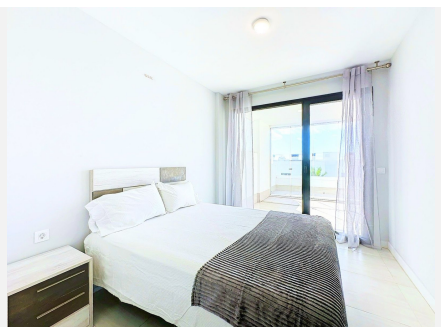

BROMLEY ESTATES

Marbella