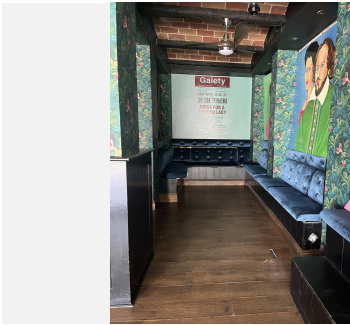

BROMLEY ESTATES

Marbella.

has a small stage area for live singers etc. There is a good size glass encased storage and display for fine wines.

There is a large bar with three beer taps, drinks fridges, two sinks, shelving for display bottles and plenty of room for glasses. It has an area around the bar ideal for bar stools. It also has a communicating hatch with the kitchen.

The kitchen is well fitted with 6 burner hob and oven under, there are two extraction units as dishwasher, sink and plenty of preparation space as well as fridges and freezers.

The male and female cloakrooms have modern white sanitaryware and are fully tiled.

There is also a good size storage cupboard with shelving.

In total there is 105m².