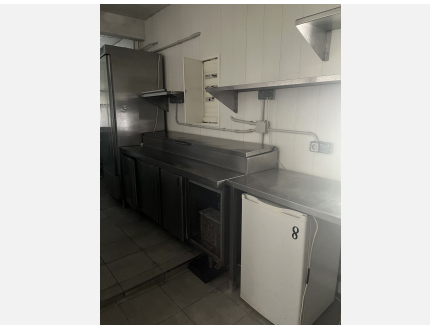

BROMLEY ESTATES

Marbella.