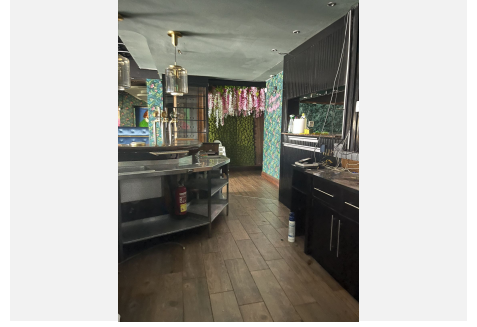

BROMLEY ESTATES

Marbella.