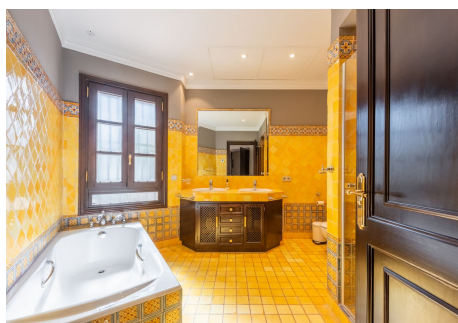

BROMLEY ESTATES

Marbella