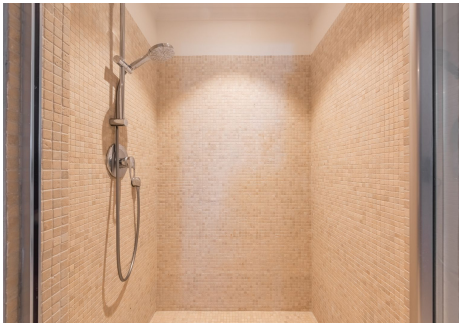

BROMLEY ESTATES

Marbella