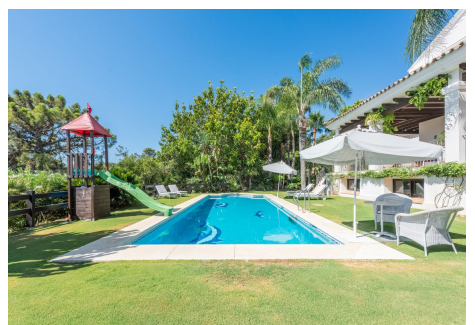

BROMLEY ESTATES

Marbella