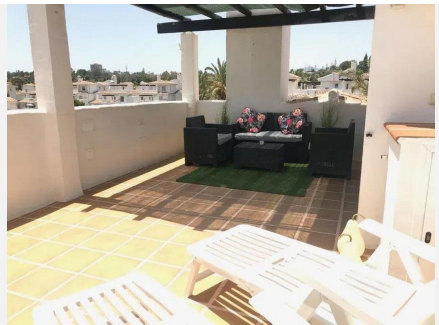

BROMLEY ESTATES

Marbella