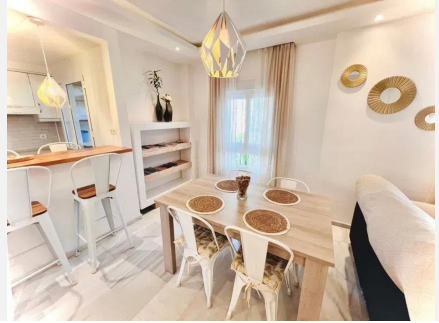

BROMLEY ESTATES

Marbella