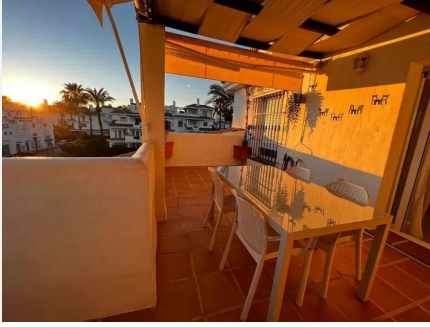

2

BUILT

107 m²

TERRACE

43 m²

Duplex Penthouse in one of the best areas of Los Naranjos de Marbella. 15 walk from Puerto Banus. It offers 2 bedrooms (could make it into 3 bed) and 2 bathrooms, with 2 wonderful terraces to enjoy with friends and family, with views of the beautiful Concha Mountain.

The community offers multiple swimming pools, manicured gardens and its close to shops and restaurants!

BROMLEY ESTATES

Marbella

BROMLEY ESTATES

Marbella