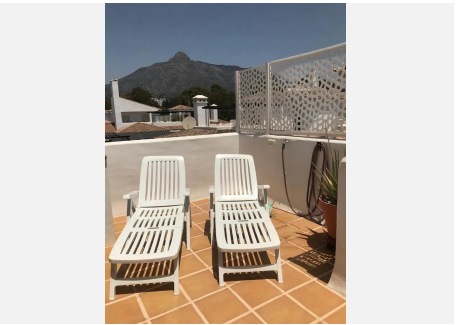

2

BUILT

107 m²

TERRACE

43 m²

Duplex Penthouse in one of the best areas of Los Naranjos de Marbella. 15 walk from Puerto Banus. It offers 2 bedrooms (could make it into 3 bed) and 2 bathrooms, with 2 wonderful terraces to enjoy with friends and family, with views of the beautiful Concha Mountain.

The community offers multiple swimming pools, manicured gardens and its close to shops and restaurants!

BROMLEY ESTATES

Marbella

BROMLEY ESTATES

Marbella