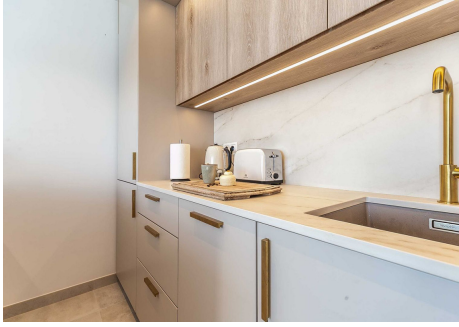

BROMLEY ESTATES

Marbella