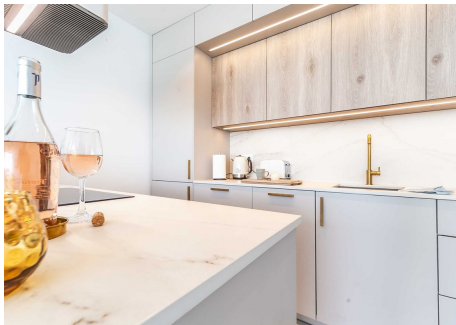

BROMLEY ESTATES

Marbella