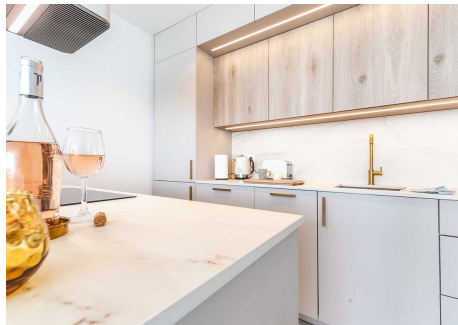

BROMLEY ESTATES

Marbella