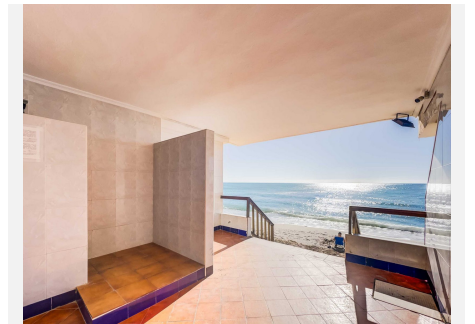

BROMLEY ESTATES

Marbella