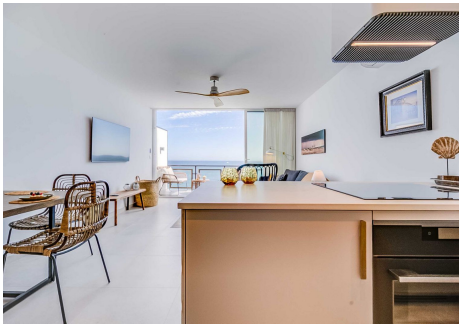

BROMLEY ESTATES

Marbella