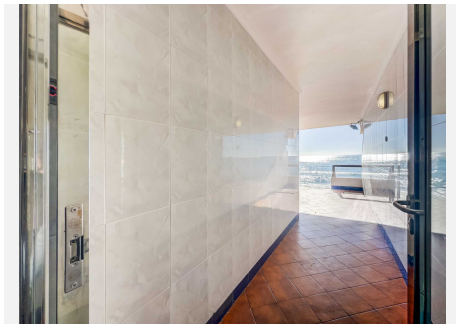

BROMLEY ESTATES

Marbella