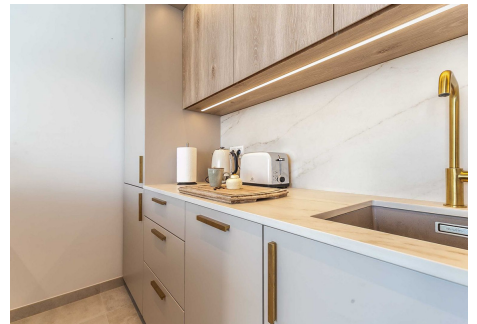

BROMLEY ESTATES

Marbella