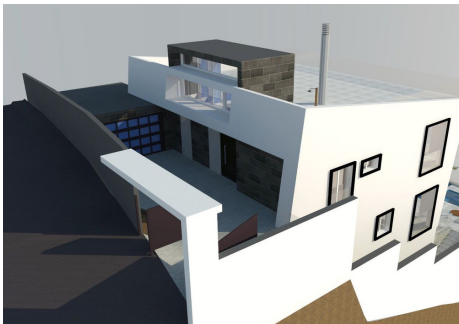

BROMLEY ESTATES

Marbella