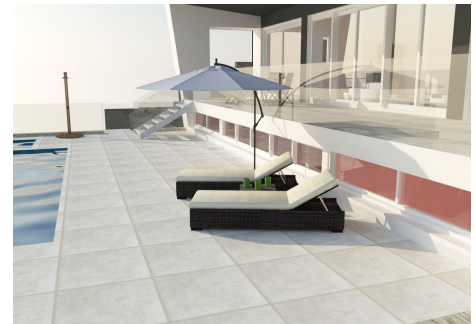

BROMLEY ESTATES

Marbella