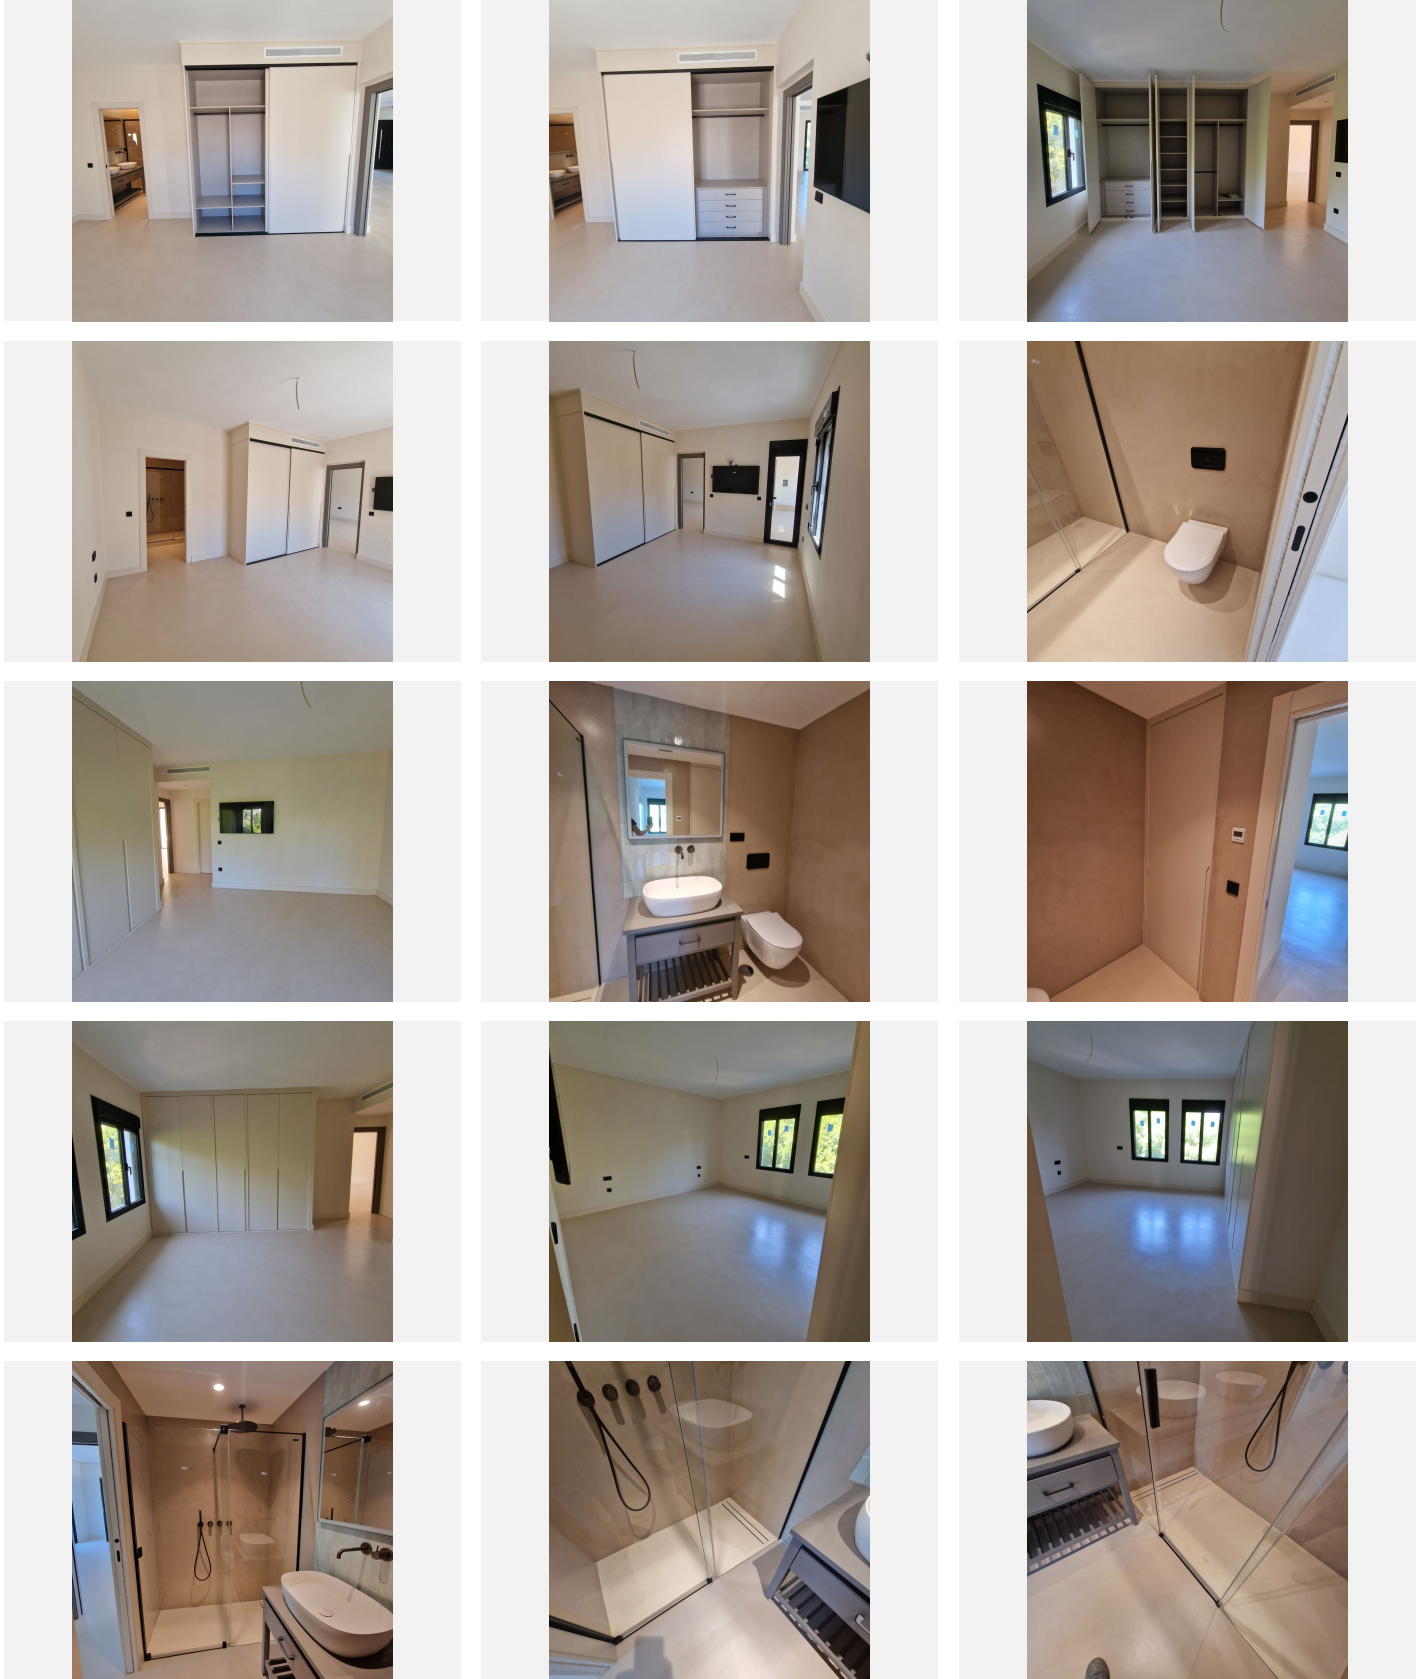

BROMLEY ESTATES

Marbella