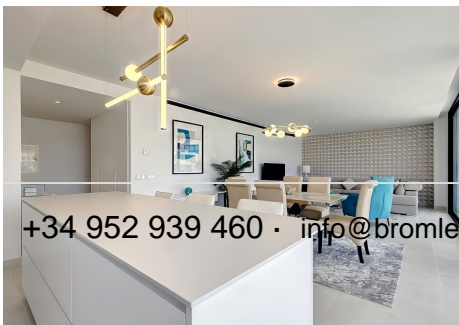

BROMLEY ESTATES

Marbella

gym, as well as the added convenience of being just a short drive away from Fuengirola and the airport, this residence truly embodies the epitome of luxury coastal living. Schedule a viewing today!

+34 952 939 460 • info@bromleyestatesmarbella.com Urbanización El Rosario, CN340, Km 188, Marbella, Malaga 29603