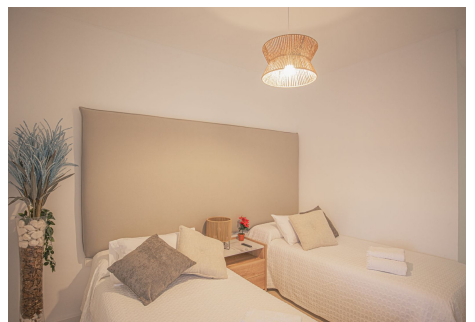

BROMLEY ESTATES

Marbella

and iron. The apartment has dedicated parking space in the underground parking and a storage room. Apartment will be sold fully furnished.

+34 952 939 460 · info@bromleyestatesmarbella.com · Urbanizacion El Rosario, CN340, Km 188, Marbella, Malaga 29603