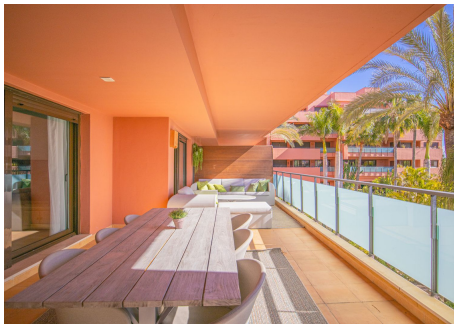

BROMLEY ESTATES

Marbella