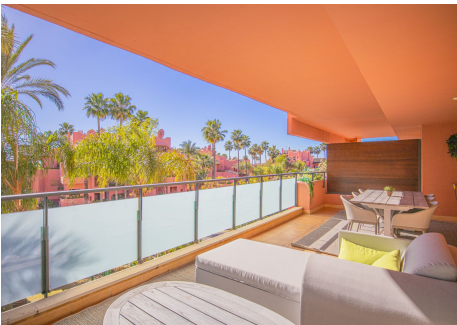

BROMLEY ESTATES

Marbella