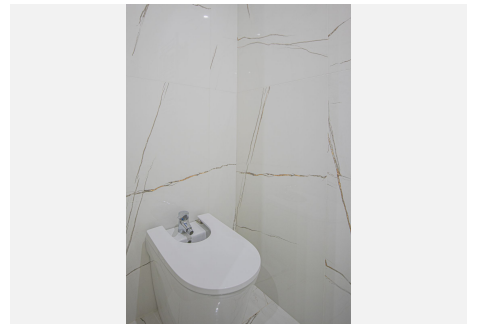

BROMLEY ESTATES

Marbella