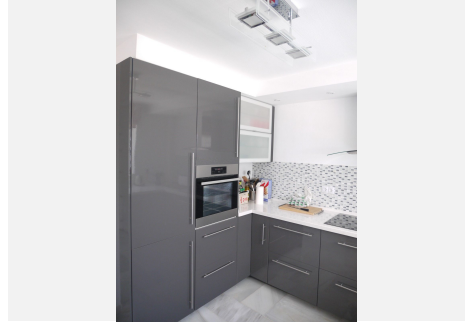

BROMLEY ESTATES

Marbella