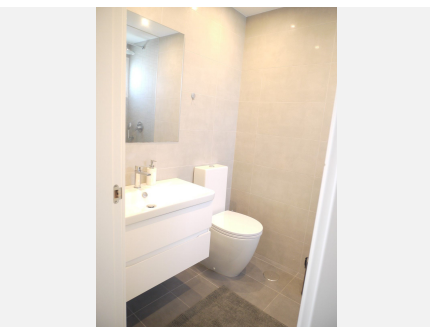

BROMLEY ESTATES

Marbella