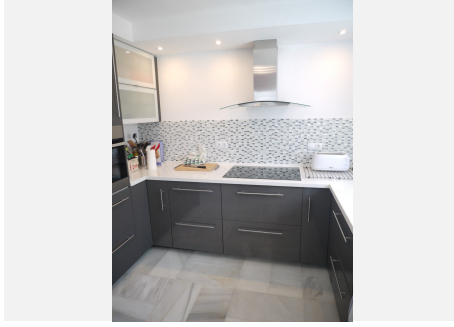

BROMLEY ESTATES

Marbella