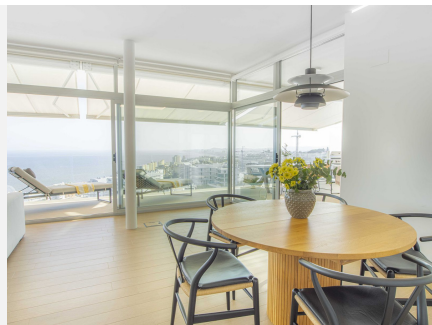

BROMLEY ESTATES

Marbella

The designer kitchen from Zampieri stands as a modern centerpiece, featuring high-end stainless steel appliances and a long island with bar seating, perfect for both casual dining and entertaining.

The master bedroom is a private sanctuary, offering a spa-like atmosphere with a freestanding bathtub and direct access to the expansive terrace—perfect for relaxing while enjoying the stunning sea views.

Step outside onto the generous outdoor area, where you can take in the breathtaking views of the entire city. Whether you're dining al fresco, unwinding under the stars, or soaking in the private jacuzzi, this space offers the perfect setting. The terrace is also equipped with electric awnings for added comfort.

Additionally, the property includes two parking spaces conveniently located closest to the entrance as well as a large storage unit. In the community, you have access to two beautiful outdoor pools.

Within the area, you also have access to the Higueron Sports Club with top-class sports facilities, including a pool area, 9 padel courts, a tennis court, 4 beach volleyball courts, a large modern gym, a 25-meter indoor pool, and a spa.

If you're seeking an extraordinary home that offers everything you could desire just 15 minutes from the airport, it doesn't get any better than this.