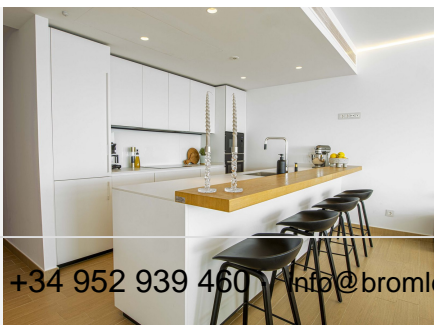

BROMLEY ESTATES

Marbella

The designer kitchen from Zampieri stands as a modern centerpiece, featuring high-end stainless steel appliances and a long island with bar seating, perfect for both casual dining and entertaining.

The master bedroom is a private sanctuary, offering a spa-like atmosphere with a freestanding bathtub and direct access to the expansive terrace—perfect for relaxing while enjoying the stunning sea views.

Step outside onto the generous outdoor area, where you can take in the breathtaking views of the entire city. Whether you're dining al fresco, unwinding under the stars, or soaking in the private jacuzzi, this space offers the perfect setting. The terrace is also equipped with electric awnings for added comfort.

Additionally, the property includes two parking spaces conveniently located closest to the entrance as well as a large storage unit. In the community, you have access to two beautiful outdoor pools.

Within the area, you also have access to the Higueron Sports Club with top-class sports facilities, including a pool area, 9 padel courts, a tennis court, 4 beach volleyball courts, a large modern gym, a 25-meter indoor pool, and a spa.

If you're seeking an extraordinary home that offers everything you could desire just 15 minutes from the airport, it doesn't get any better than this.