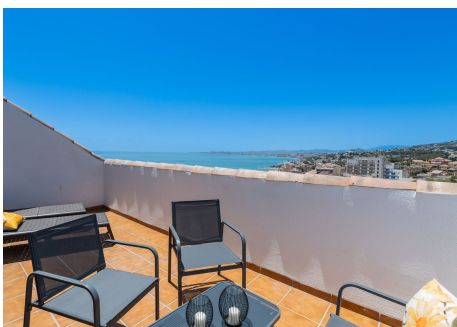

BROMLEY ESTATES

Marbella

mountains.

– 1 guest toilet for added convenience.

– ****Second Floor:****

– 3 bright bedrooms, all with built-in wardrobes.

– 2 full bathrooms.

– Another private terrace with unobstructed views, allowing you to enjoy sunrises over the sea and mountains.

Extras:

– 2 garage spaces included in the price for your complete convenience.

– 1 spacious storage room, ideal for additional storage.

Common Areas:

The Brisas del Mar complex offers excellent facilities for the whole family:

– A community pool surrounded by gardens, perfect for relaxing on sunny days.

– A fully equipped gym to keep you fit without leaving home.

– A paddle tennis court for sports enthusiasts.

Location:

Nueva Torrequebrada is a growing area known for its tranquility and proximity to all amenities. Just minutes from the beach, golf courses, international schools, and a wide range of restaurants and shops.

This penthouse is a unique opportunity for those seeking an exclusive home with unparalleled views in one of the best areas of the Costa del Sol. Don't miss out on this opportunity and come see it!