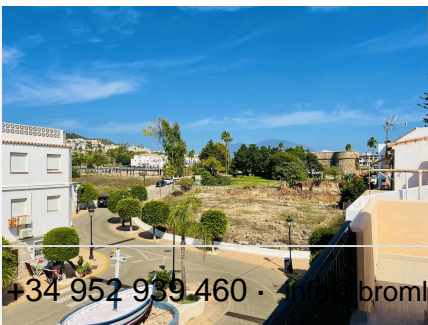

BROMLEY ESTATES

Marbella

property were to be used as one, there is even space for an office. Whether you're a family looking for room to grow or an investor seeking rental income, this layout has you covered.

•Outdoor Enjoyment•

Step out onto the spacious terrace, bask in the sunshine throughout the day, and savor delightful sea views overlooking the neighboring square, where you'll find a variety of bars and restaurants that stay open year-round.

•Historical Charm•

Adjacent to the 18th Century Castillo de la Duquesa fortress, which stands amidst the remnants of a Roman fishing village. This property isn't just a cozy home; it's a piece of history. You'll be living just a stone's throw away from Duquesa Marina and right next to the Castillo de la Duquesa fortress.

Ready to make El Castillo, La Duquesa your new home or investment venture? Don't miss the chance to experience life in this captivating coastal town.

Contact us today to schedule your private viewing, an opportunity not to be missed!