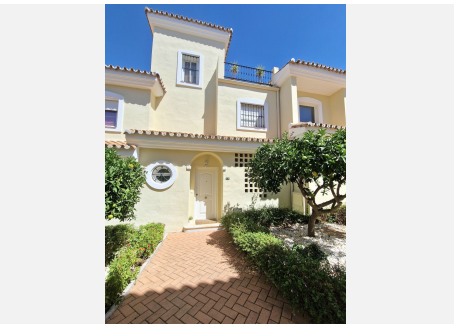

BROMLEY ESTATES

Marbella