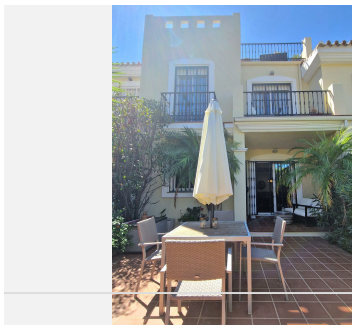

BROMLEY ESTATES

Marbella

The property is located just a few minutes from Alhaurin el Grande town and all the amenities, bars, supermarkets, schools, restaurants. Only 25 minutes from Malaga and airport. And 20 minutes to the beaches.

The community has its own pool, which is only accessible for 21 townhouses. The property has a holiday rental licence.

The house is equipped with a new boiler and a very new economical air conditioning system and is sold furnished, (except for the roof terrace furniture)