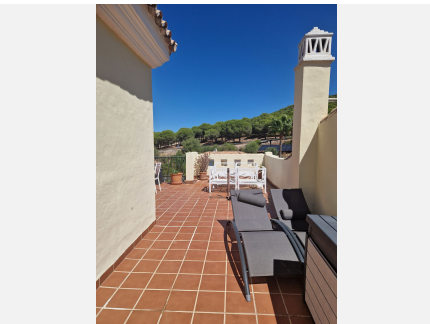

BROMLEY ESTATES

Marbella