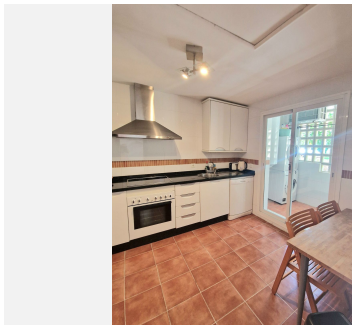

BROMLEY ESTATES

Marbella

The property is located just a few minutes from Alhaurin el Grande town and all the amenities, bars, supermarkets, schools, restaurants. Only 25 minutes from Malaga and airport. And 20 minutes to the beaches.

The community has its own pool, which is only accessible for 21 townhouses. The property has a holiday rental licence.

The house is equipped with a new boiler and a very new economical air conditioning system and is sold furnished, (except for the roof terrace furniture)