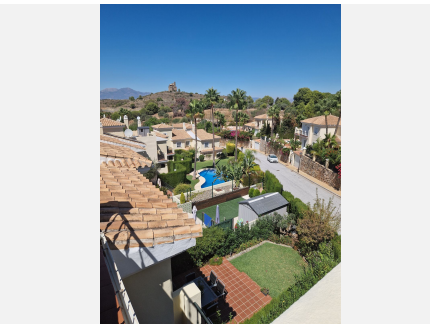

BROMLEY ESTATES

Marbella