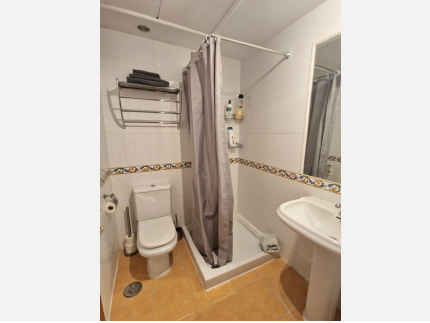

BROMLEY ESTATES

Marbella