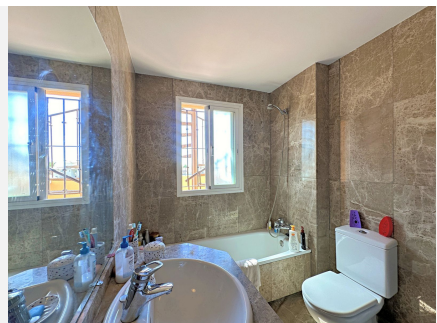

BROMLEY ESTATES

Marbella