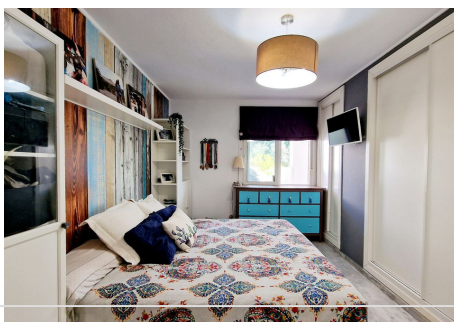

BROMLEY ESTATES

Marbella

price includes parking for up to 2 cars, which is a great advantage.

With 157 m² built and 108 m² usable area, this second-hand property in good condition was built in 2003 and has built-in wardrobes and a storage room. Located on the 2nd floor, facing north, it has an elevator for your convenience. The heating is electric with a hot/cold pump.

Don't miss the opportunity to live in this wonderful environment with all the comforts you need. Contact us now for more information!

+34 952 939 460 · info@bromleyestatesmarbella.com Urbanizacion El Rosario, CN340, Km 188, Marbella, Malaga 29603