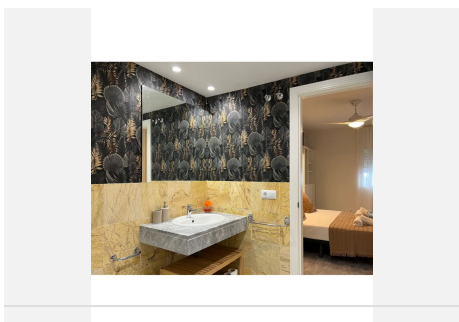

BROMLEY ESTATES

Marbella

price includes parking for up to 2 cars, which is a great advantage.

With 157 m² built and 108 m² usable area, this second-hand property in good condition was built in 2003 and has built-in wardrobes and a storage room. Located on the 2nd floor, facing north, it has an elevator for your convenience. The heating is electric with a hot/cold pump.

Don't miss the opportunity to live in this wonderful environment with all the comforts you need. Contact us now for more information!

+34 952 939 460 · info@bromleyestatesmarbella.com Urbanizacion El Rosario, CN340, Km 188, Marbella, Malaga 29603