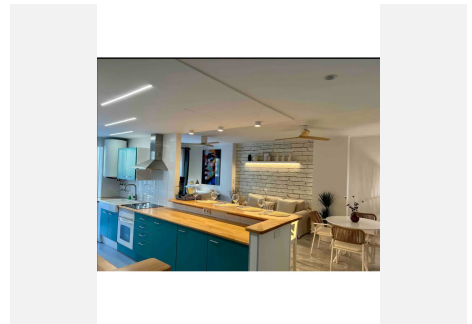

BROMLEY ESTATES

Marbella

price includes parking for up to 2 cars, which is a great advantage.

With 157 m² built and 108 m² usable area, this second-hand property in good condition was built in 2003 and has built-in wardrobes and a storage room. Located on the 2nd floor, facing north, it has an elevator for your convenience. The heating is electric with a hot/cold pump.

Don't miss the opportunity to live in this wonderful environment with all the comforts you need. Contact us now for more information!

+34 952 939 460 · info@bromleyestatesmarbella.com Urbanizacion El Rosario, CN340, Km 188, Marbella, Malaga 29603