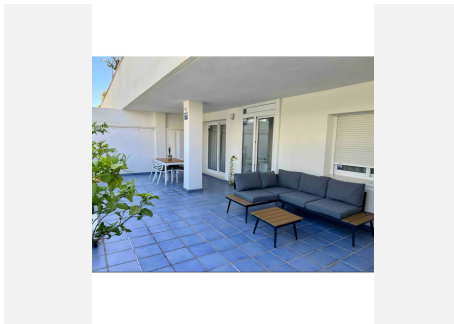

BROMLEY ESTATES

Marbella

price includes parking for up to 2 cars, which is a great advantage.

With 157 m² built and 108 m² usable area, this second-hand property in good condition was built in 2003 and has built-in wardrobes and a storage room. Located on the 2nd floor, facing north, it has an elevator for your convenience. The heating is electric with a hot/cold pump.

Don't miss the opportunity to live in this wonderful environment with all the comforts you need. Contact us now for more information!

+34 952 939 460 · info@bromleyestatesmarbella.com Urbanizacion El Rosario, CN340, Km 188, Marbella, Malaga 29603