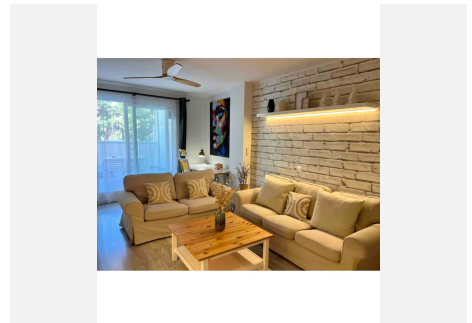

BROMLEY ESTATES

Marbella

price includes parking for up to 2 cars, which is a great advantage.

With 157 m² built and 108 m² usable area, this second-hand property in good condition was built in 2003 and has built-in wardrobes and a storage room. Located on the 2nd floor, facing north, it has an elevator for your convenience. The heating is electric with a hot/cold pump.

Don't miss the opportunity to live in this wonderful environment with all the comforts you need. Contact us now for more information!

+34 952 939 460 · info@bromleyestatesmarbella.com Urbanizacion El Rosario, CN340, Km 188, Marbella, Malaga 29603