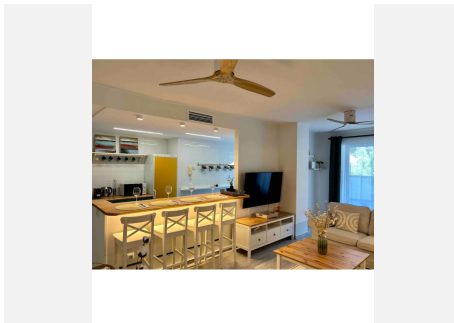

BROMLEY ESTATES

Marbella

price includes parking for up to 2 cars, which is a great advantage.

With 157 m² built and 108 m² usable area, this second-hand property in good condition was built in 2003 and has built-in wardrobes and a storage room. Located on the 2nd floor, facing north, it has an elevator for your convenience. The heating is electric with a hot/cold pump.

Don't miss the opportunity to live in this wonderful environment with all the comforts you need. Contact us now for more information!

+34 952 939 460 · info@bromleyestatesmarbella.com Urbanizacion El Rosario, CN340, Km 188, Marbella, Malaga 29603