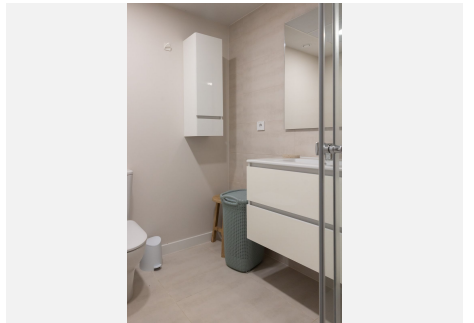

BROMLEY ESTATES

Marbella