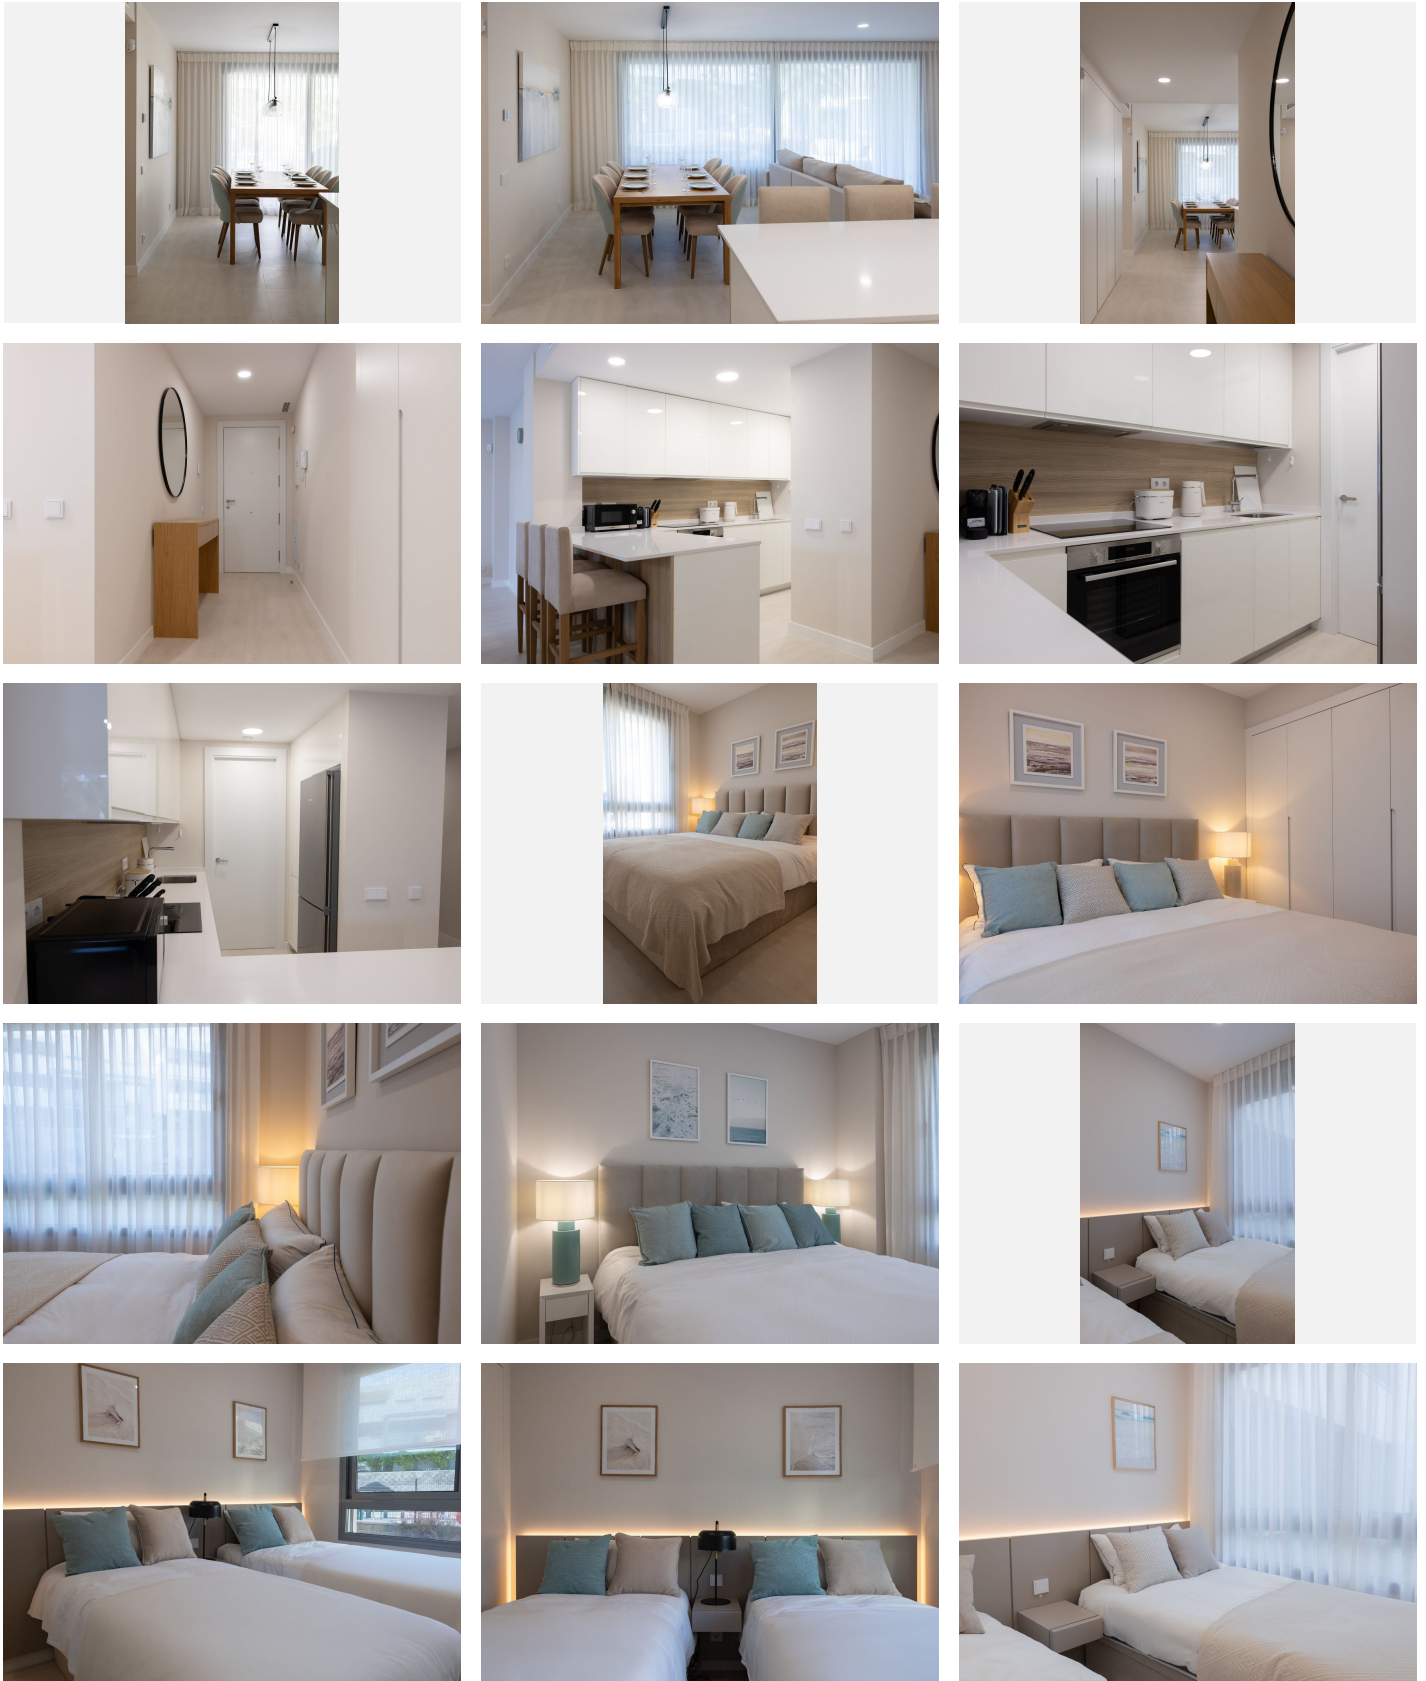

BROMLEY ESTATES

Marbella