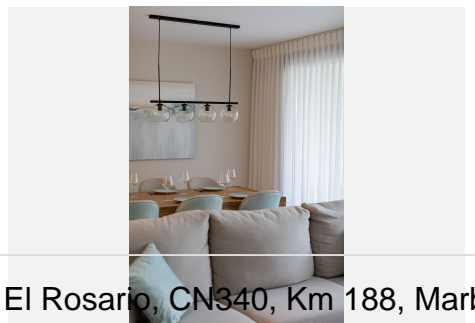

BROMLEY ESTATES

Marbella

The apartment comes with custom-made furniture and is sold with an underground parking space as well as a storage room.

Varian Gardens is a new complex built using innovative and advanced materials. The thermal and acoustic insulation ensures comfortable conditions, whether in winter or summer. The complex features modern design and beautiful gardens. The communal area includes two large swimming pools, two fully equipped gyms (one with branded exercise machines and another for aerobic workouts), a space with a designer interior for co-working, relaxation, and leisure, and an amazing spa area with a year-round indoor heated pool, a jacuzzi, and a cinema room for up to 12 people.