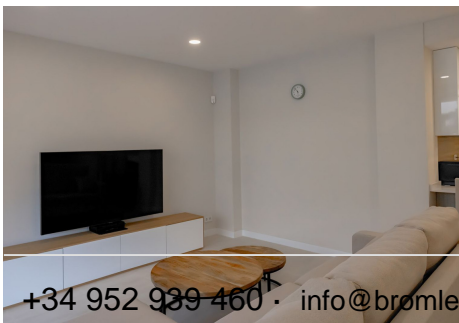

BROMLEY ESTATES

Marbella

The apartment comes with custom-made furniture and is sold with an underground parking space as well as a storage room.

Varian Gardens is a new complex built using innovative and advanced materials. The thermal and acoustic insulation ensures comfortable conditions, whether in winter or summer. The complex features modern design and beautiful gardens. The communal area includes two large swimming pools, two fully equipped gyms (one with branded exercise machines and another for aerobic workouts), a space with a designer interior for co-working, relaxation, and leisure, and an amazing spa area with a year-round indoor heated pool, a jacuzzi, and a cinema room for up to 12 people.