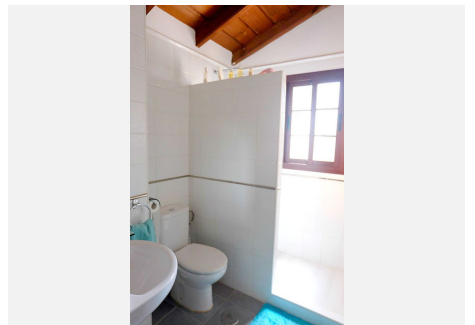

BROMLEY ESTATES

Marbella

bar/restaurant. VIEWING IS HIGHLY RECCOMENDED!!

Mijas Pueblo or known locally as the white village sits in the foothills of the Mijas Mountains some 428m above sea level. The village provides some of the most stunning and breath-taking views of the surrounding areas down to the coast, inland and the rugged rocky landscape.

The village is not only very popular with tourists visiting for the day or vacationing in the village but with local residents from nearby towns and villages. The attraction of Mijas Pueblo is the authenticity the village provides of the Spanish way of life from the cobbled streets, white washed walls and array of artisan shops and boutiques to the many traditional festivals celebrated from the main plaza (square) sat centrally in the village. Show Less