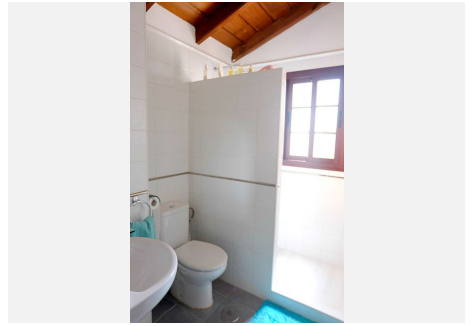

BROMLEY ESTATES

Marbella

bar/restaurant. VIEWING IS HIGHLY RECCOMENDED!!

Mijas Pueblo or known locally as the white village sits in the foothills of the Mijas Mountains some 428m above sea level. The village provides some of the most stunning and breath-taking views of the surrounding areas down to the coast, inland and the rugged rocky landscape.

The village is not only very popular with tourists visiting for the day or vacationing in the village but with local residents from nearby towns and villages. The attraction of Mijas Pueblo is the authenticity the village provides of the Spanish way of life from the cobbled streets, white washed walls and array of artisan shops and boutiques to the many traditional festivals celebrated from the main plaza (square) sat centrally in the village. Show Less