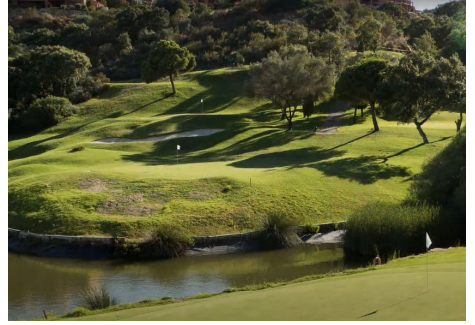

BROMLEY ESTATES

Marbella