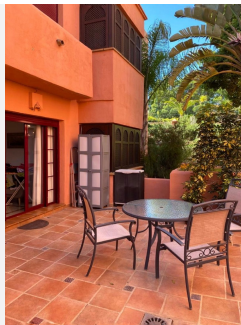

BROMLEY ESTATES

Marbella