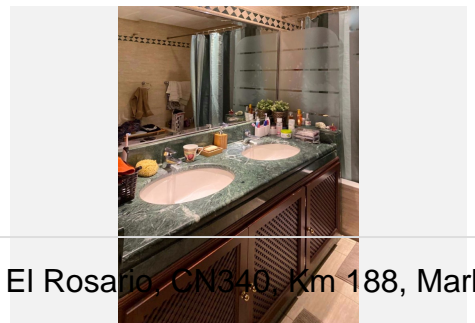

BROMLEY ESTATES

Marbella

Beautiful Gardens: Lush, well-maintained gardens with mature trees, palm trees, and subtropical plants.
Clubhouse Restaurant: Enjoy high-end food and drinks, along with themed event nights.

Prime Location:

La Mairena: Home to the renowned Hofsass German Tennis Academy and two popular international schools, ideal for families.

Kudu Bar: A modern bar with a terrace offering stunning coastal views, perfect for a relaxing drink or a meal from the tempting menu.

El Soto de Marbella: Features a nine-hole golf course, gym, sauna, spa, tennis courts, paddle tennis, petanque, and a children's play area.

Nearby Attractions:

Elviria: Just a few minutes' drive to the best beach in Marbella, a variety of restaurants, bars, and beach clubs, including the world-famous Nikki Beach.

La Cala Golf Complex: The largest in Spain, with three full-length courses, a six-hole course, and a David Leadbetter academy and driving range.

This apartment offers a perfect blend of luxury, convenience, and entertainment, making it an ideal choice for families and individuals alike.

Don't miss the opportunity to make this stunning property your new home!