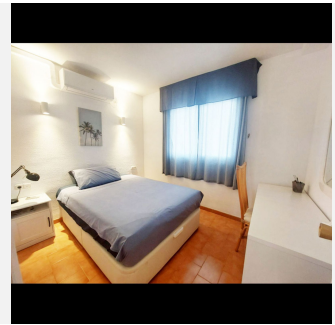

BROMLEY ESTATES

Marbella