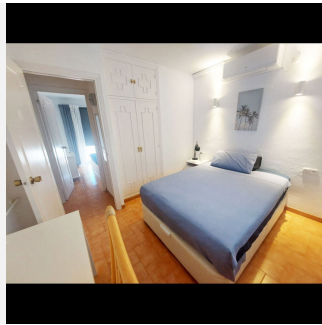

BROMLEY ESTATES

Marbella