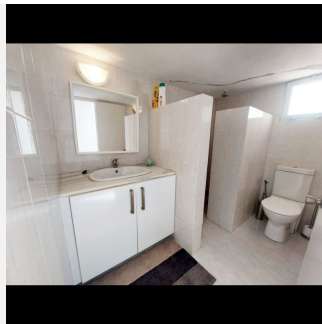

BROMLEY ESTATES

Marbella