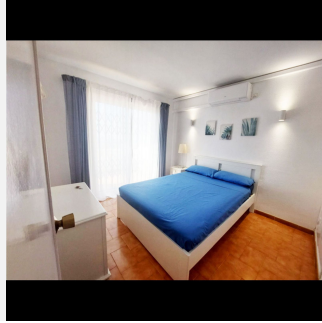

BROMLEY ESTATES

Marbella