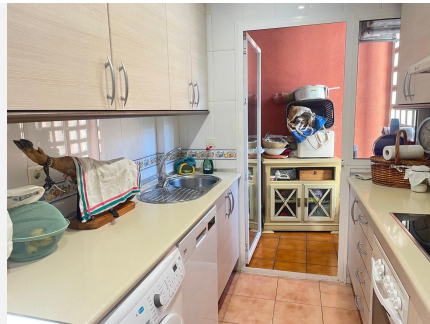

BROMLEY ESTATES

Marbella

We inform you that our agency fees are already included in the sale price, so you do not have to pay any type of expense for management or real estate advice.

And in compliance with the Decree of the Junta de Andalucía 218/2005 of October 11, it is reported that the notary, registration, ITP and other expenses inherent to the sale are not included in the price.

The information provided is indicative, is not binding and has no contractual value. The offer is subject to errors, price changes, availability and/or withdrawal from the market without prior notice. Said information may have undergone modifications that have not yet been incorporated. We suggest you contact the company to obtain the latest data and/or confirm those presented here.