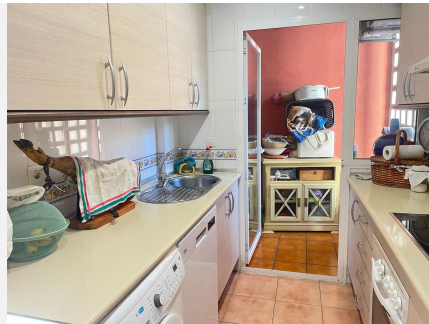

BROMLEY ESTATES

Marbella

We inform you that our agency fees are already included in the sale price, so you do not have to pay any type of expense for management or real estate advice.

And in compliance with the Decree of the Junta de Andalucía 218/2005 of October 11, it is reported that the notary, registration, ITP and other expenses inherent to the sale are not included in the price.

The information provided is indicative, is not binding and has no contractual value. The offer is subject to errors, price changes, availability and/or withdrawal from the market without prior notice. Said information may have undergone modifications that have not yet been incorporated. We suggest you contact the company to obtain the latest data and/or confirm those presented here.