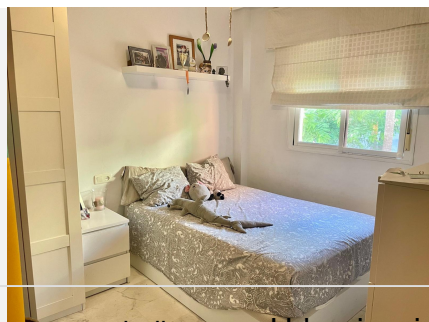

BROMLEY ESTATES

Marbella

We inform you that our agency fees are already included in the sale price, so you do not have to pay any type of expense for management or real estate advice.

And in compliance with the Decree of the Junta de Andalucía 218/2005 of October 11, it is reported that the notary, registration, ITP and other expenses inherent to the sale are not included in the price.

The information provided is indicative, is not binding and has no contractual value. The offer is subject to errors, price changes, availability and/or withdrawal from the market without prior notice. Said information may have undergone modifications that have not yet been incorporated. We suggest you contact the company to obtain the latest data and/or confirm those presented here.