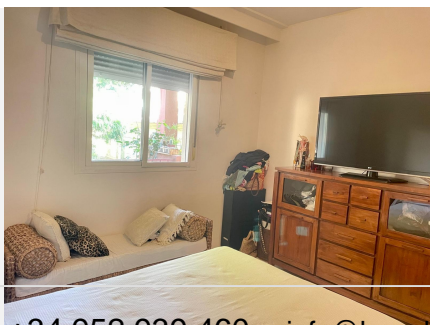

BROMLEY ESTATES

Marbella

We inform you that our agency fees are already included in the sale price, so you do not have to pay any type of expense for management or real estate advice.

And in compliance with the Decree of the Junta de Andalucía 218/2005 of October 11, it is reported that the notary, registration, ITP and other expenses inherent to the sale are not included in the price.

The information provided is indicative, is not binding and has no contractual value. The offer is subject to errors, price changes, availability and/or withdrawal from the market without prior notice. Said information may have undergone modifications that have not yet been incorporated. We suggest you contact the company to obtain the latest data and/or confirm those presented here.