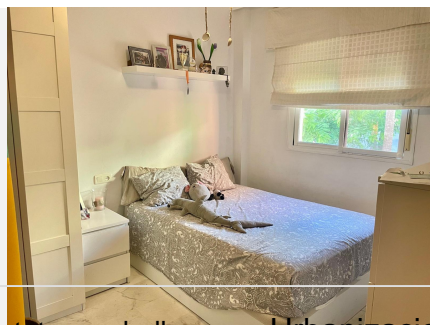

BROMLEY ESTATES

Marbella

We inform you that our agency fees are already included in the sale price, so you do not have to pay any type of expense for management or real estate advice.

And in compliance with the Decree of the Junta de Andalucía 218/2005 of October 11, it is reported that the notary, registration, ITP and other expenses inherent to the sale are not included in the price.

The information provided is indicative, is not binding and has no contractual value. The offer is subject to errors, price changes, availability and/or withdrawal from the market without prior notice. Said information may have undergone modifications that have not yet been incorporated. We suggest you contact the company to obtain the latest data and/or confirm those presented here.