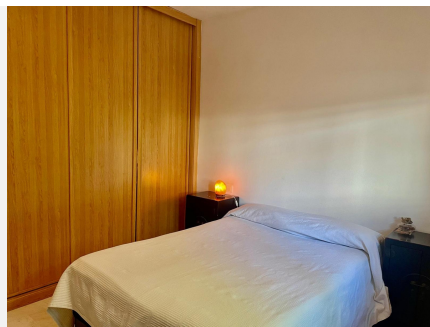

BROMLEY ESTATES

Marbella

We inform you that our agency fees are already included in the sale price, so you do not have to pay any type of expense for management or real estate advice.

And in compliance with the Decree of the Junta de Andalucía 218/2005 of October 11, it is reported that the notary, registration, ITP and other expenses inherent to the sale are not included in the price.

The information provided is indicative, is not binding and has no contractual value. The offer is subject to errors, price changes, availability and/or withdrawal from the market without prior notice. Said information may have undergone modifications that have not yet been incorporated. We suggest you contact the company to obtain the latest data and/or confirm those presented here.