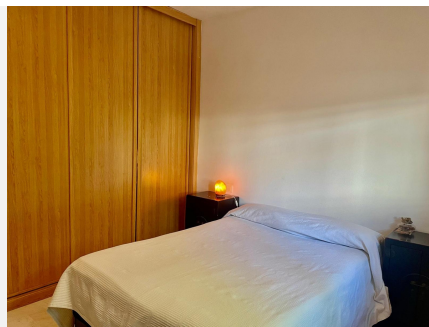

BROMLEY ESTATES

Marbella

We inform you that our agency fees are already included in the sale price, so you do not have to pay any type of expense for management or real estate advice.

And in compliance with the Decree of the Junta de Andalucía 218/2005 of October 11, it is reported that the notary, registration, ITP and other expenses inherent to the sale are not included in the price.

The information provided is indicative, is not binding and has no contractual value. The offer is subject to errors, price changes, availability and/or withdrawal from the market without prior notice. Said information may have undergone modifications that have not yet been incorporated. We suggest you contact the company to obtain the latest data and/or confirm those presented here.