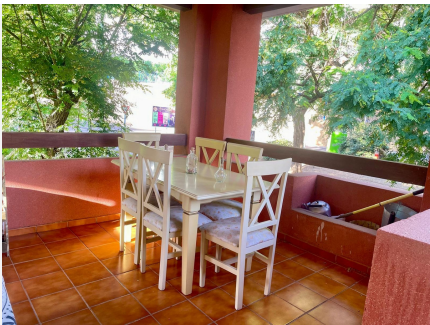

BROMLEY ESTATES

Marbella