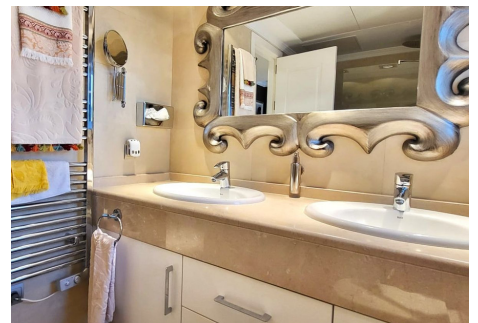

BROMLEY ESTATES

Marbella

with sea views and jacuzzi and another with mountain views and bar. Children's bedroom, both spacious, with en-suite bathroom, lots of natural light and access to the terrace. Built meters: 307m2. useful: 142 m2. Included in the price are 2 large underground parking spaces and 2 large storage rooms.