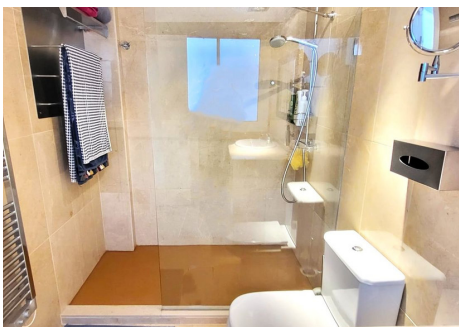

BROMLEY ESTATES

Marbella