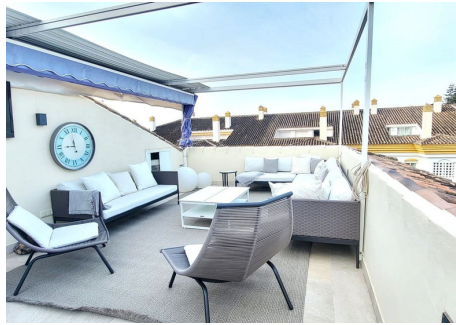

BROMLEY ESTATES

Marbella