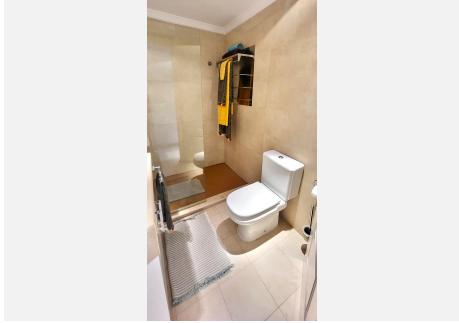

BROMLEY ESTATES

Marbella