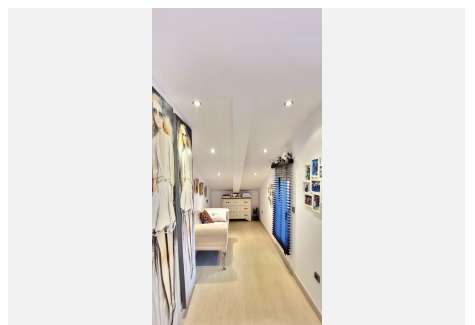

BROMLEY ESTATES

Marbella