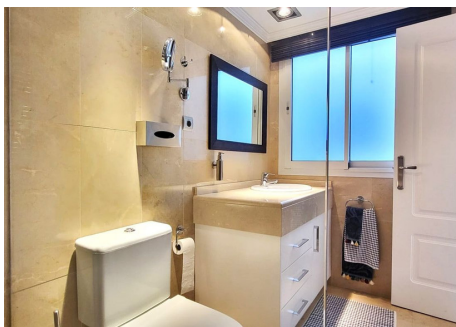

BROMLEY ESTATES

Marbella