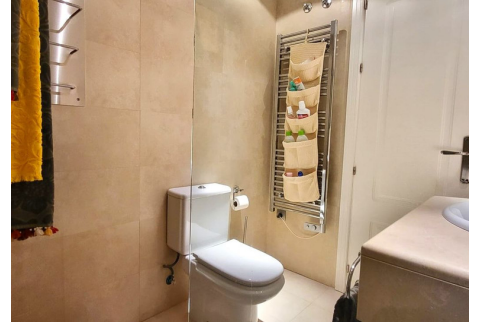

BROMLEY ESTATES

Marbella