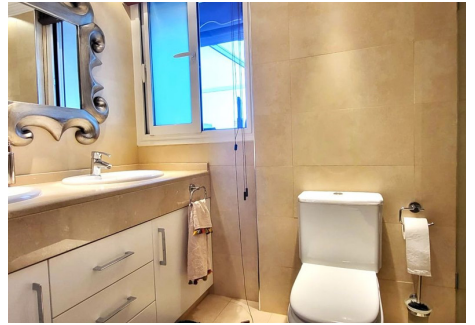

BROMLEY ESTATES

Marbella