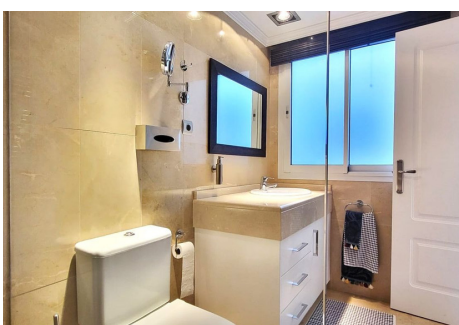

BROMLEY ESTATES

Marbella