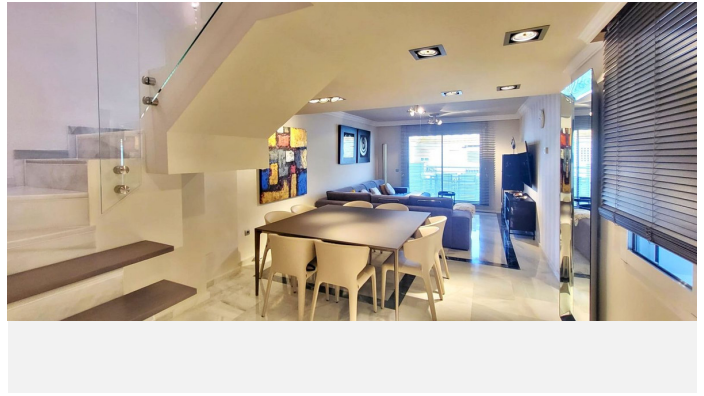

BROMLEY ESTATES

Marbella

PENTHOUSE 4 BEDROOMS 4 BATHROOMS IN NAGÜELES

📍 Nagüeles

REF# BEMR4836778 €1,495,000

BEDS

4

BATHS

4

BUILT

207 m²

TERRACE

100 m²

FANTASTIC PENTHOUSE NEXT TO THE BEACH ON THE GOLDEN MILE MARBELLA.

This wonderful property is located in one of the most exclusive areas of Marbella, The Golden Mile! In this area you can find everything you may need; One of the best beaches in Marbella, restaurants, brand stores, supermarkets, schools, pharmacies, banks, 5-star hotels, buses, taxis, the center of Marbella and around you can enjoy walking.

Distribution- Ground Floor: Beautiful open-plan living-dining room with lots of light and access to the terrace from where you can enjoy sea views. Large kitchen fully equipped with Balay appliances and access to the terrace. Double bedroom with natural light, built-in wardrobe and a large exterior en-suite bathroom.

Upper floor: Access to the upper floor via elegant glass stairs, which take us to a library hall, a hallway with lots of exterior light that leads to the bedrooms.

Spacious and elegant master bedroom with a small slat on the bottom that is used as a rest room, the room also has a large storage room. Built-in wardrobes, large en-suite bathroom and access to the terraces, one

+34 952 939 460 · info@bromleyestatesmarbella.com Urbanizacion El Rosario, CN340, Km 188, Marbella, Malaga 29603