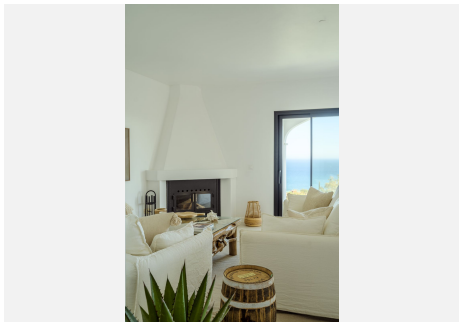

BROMLEY ESTATES

Marbella

proximity to the beach, international schools, and the airport, making it a convenient and desirable choice for discerning buyers seeking a luxurious lifestyle in a coveted setting. Don't miss the opportunity to make your dream home in the prestigious La Capellania neighborhood.