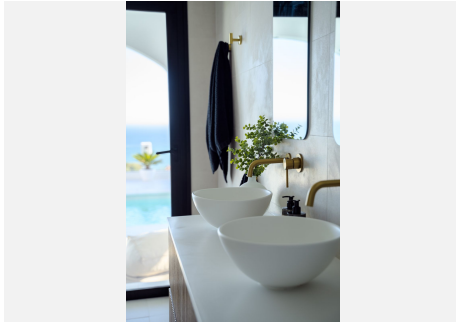

BROMLEY ESTATES

Marbella

proximity to the beach, international schools, and the airport, making it a convenient and desirable choice for discerning buyers seeking a luxurious lifestyle in a coveted setting. Don't miss the opportunity to make your dream home in the prestigious La Capellania neighborhood.