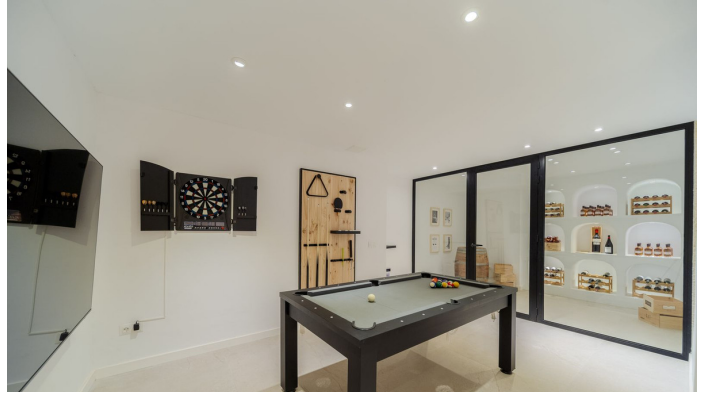

BROMLEY ESTATES

Marbella

HOUSE 5 BEDROOMS 5 BATHROOMS IN LA CAPELLANIA

📍 La Capellania

REF# BEMR4837651 €2,995,000

BEDS

5

BATHS

5

BUILT

450 m²

PLOT

883 m²

Introducing a luxurious property nestled in the exclusive neighborhood of La Capellania. This stunning villa boasts breathtaking panoramic views of the sea and mountains, offering a serene and picturesque setting for its residents. Upon entering you are greeted by a grand entrance that leads to a spacious living area with large windows that showcase the mesmerizing sea views. The property features a sparkling swimming pool, perfect for relaxing and enjoying

the Mediterranean sun. Wine enthusiasts will appreciate the well-appointed wine cellar, while fitness enthusiasts can stay active in the fully equipped gym. The villa also includes a convenient storage room and parking for up to 5 cars. For those who need a dedicated workspace, a stylish home office is available. With 5 bedrooms and 5 bathrooms, provides ample space for family and guests to unwind and relax. Entertainment options abound with a game room for leisurely activities. The pool heater ensures year-round enjoyment of the outdoor amenities, while solar panels contribute to eco – friendly living. Safety and security are paramount at, with a state – of – the – art 24 – hour security system in place for peace of mind. The property's prime location offers

+34 952 939 460 · info@bromleyestatesmarbella.com Urbanizacion El Rosario, CN340, Km 188, Marbella, Malaga 29603