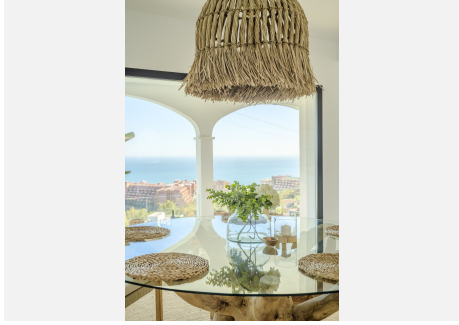

BROMLEY ESTATES

Marbella