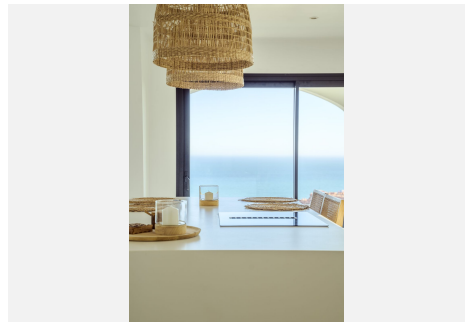

BROMLEY ESTATES

Marbella

proximity to the beach, international schools, and the airport, making it a convenient and desirable choice for discerning buyers seeking a luxurious lifestyle in a coveted setting. Don't miss the opportunity to make your dream home in the prestigious La Capellania neighborhood.