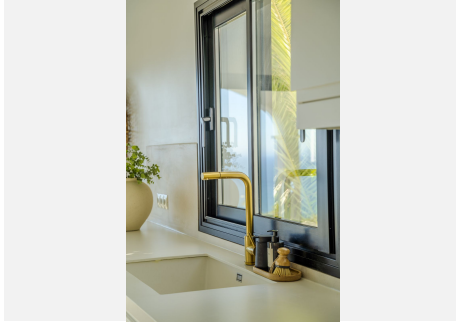

BROMLEY ESTATES

Marbella