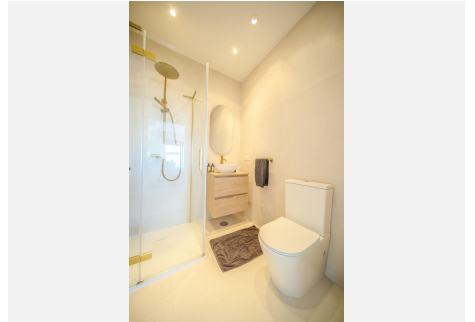

BROMLEY ESTATES

Marbella

proximity to the beach, international schools, and the airport, making it a convenient and desirable choice for discerning buyers seeking a luxurious lifestyle in a coveted setting. Don't miss the opportunity to make your dream home in the prestigious La Capellania neighborhood.