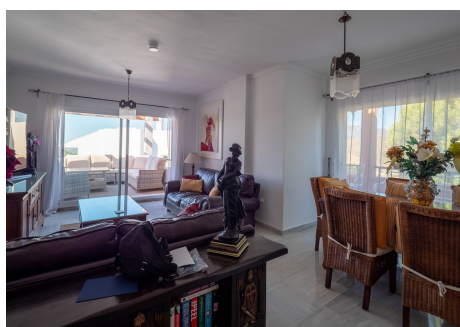

BROMLEY ESTATES

Marbella

Penthouse Duplex, Alhaurin Golf, Costa del Sol.
3 Bedrooms, 2 Bathrooms, Built 126 m².

Setting : Close To Golf, Urbanisation.

Condition : Excellent.

Pool : Communal.

Climate Control : Air Conditioning, Hot A/C, Cold A/C.

Views : Mountain, Golf, Country, Panoramic.

Features : Lift, Fitted Wardrobes, Near Transport, Private Terrace, Storage Room, Ensuite Bathroom, Marble Flooring, Double Glazing, Restaurant On Site.

Furniture : Optional.

Kitchen : Fully Fitted.

Garden : Communal.

Security : Entry Phone.

Parking : Covered.

Utilities : Electricity, Drinkable Water.

Category : Resale.