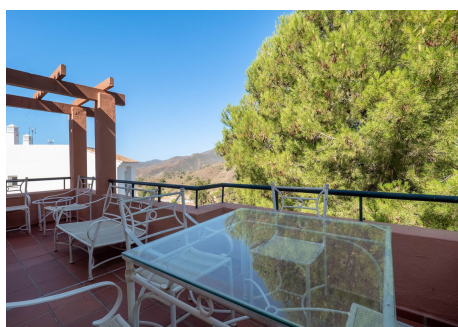

BROMLEY ESTATES

Marbella

Penthouse Duplex, Alhaurin Golf, Costa del Sol.
3 Bedrooms, 2 Bathrooms, Built 126 m².

Setting : Close To Golf, Urbanisation.

Condition : Excellent.

Pool : Communal.

Climate Control : Air Conditioning, Hot A/C, Cold A/C.

Views : Mountain, Golf, Country, Panoramic.

Features : Lift, Fitted Wardrobes, Near Transport, Private Terrace, Storage Room, Ensuite Bathroom, Marble Flooring, Double Glazing, Restaurant On Site.

Furniture : Optional.

Kitchen : Fully Fitted.

Garden : Communal.

Security : Entry Phone.

Parking : Covered.

Utilities : Electricity, Drinkable Water.

Category : Resale.