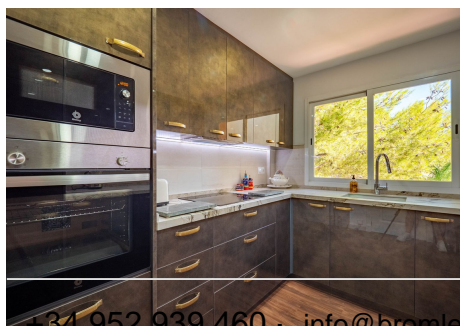

BROMLEY ESTATES

Marbella

Penthouse Duplex, Alhaurin Golf, Costa del Sol.
3 Bedrooms, 2 Bathrooms, Built 126 m².

Setting : Close To Golf, Urbanisation.

Condition : Excellent.

Pool : Communal.

Climate Control : Air Conditioning, Hot A/C, Cold A/C.

Views : Mountain, Golf, Country, Panoramic.

Features : Lift, Fitted Wardrobes, Near Transport, Private Terrace, Storage Room, Ensuite Bathroom, Marble Flooring, Double Glazing, Restaurant On Site.

Furniture : Optional.

Kitchen : Fully Fitted.

Garden : Communal.

Security : Entry Phone.

Parking : Covered.

Utilities : Electricity, Drinkable Water.

Category : Resale.