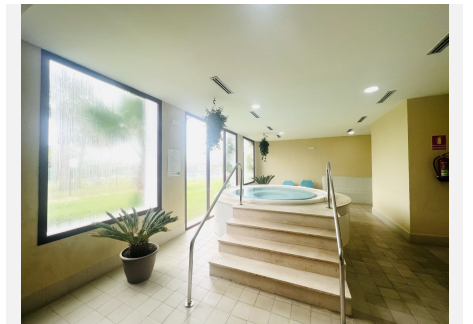

BROMLEY ESTATES

Marbella