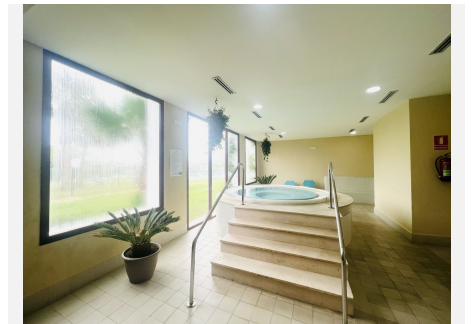

BROMLEY ESTATES

Marbella