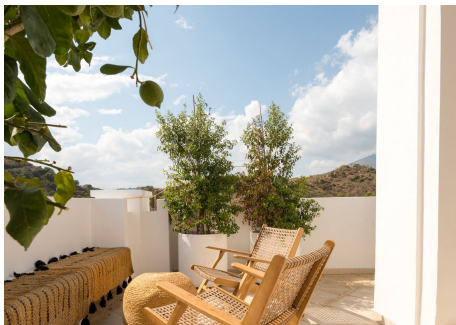

BROMLEY ESTATES

Marbella

locations.

+34 952 939 460 • info@bromleyestatesmarbella.com / Urbanizacion El Rosario, CN340, Km 188, Marbella, Malaga 29603