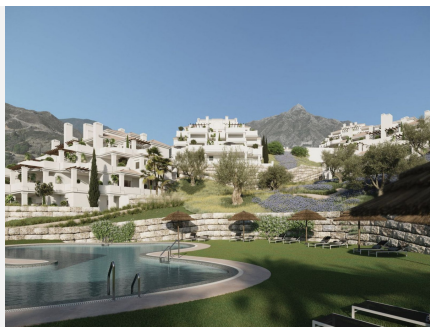

BROMLEY ESTATES

Marbella

locations.

+34 952 939 460 • info@bromleyestatesmarbella.com / Urbanizacion El Rosario, CN340, Km 188, Marbella, Malaga 29603