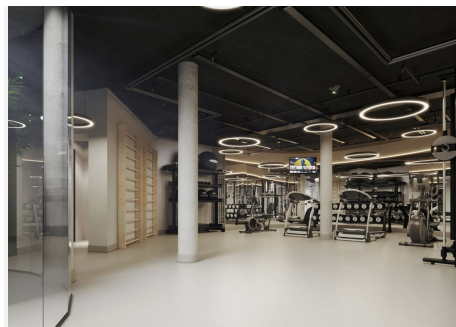

BROMLEY ESTATES

Marbella

locations.

+34 952 939 460 • info@bromleyestatesmarbella.com / Urbanizacion El Rosario, CN340, Km 188, Marbella, Malaga 29603