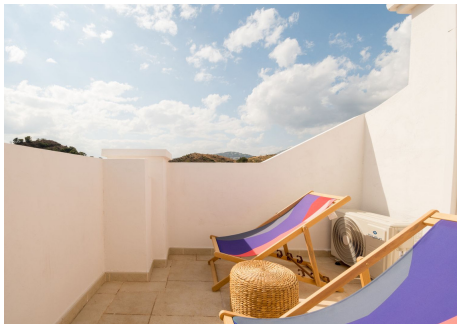

BROMLEY ESTATES

Marbella