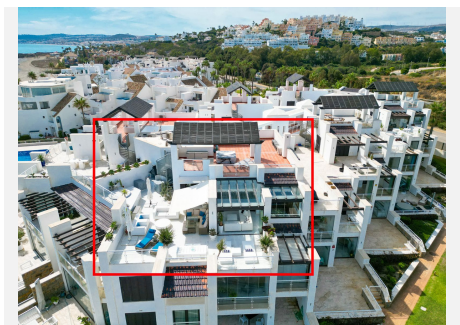

BROMLEY ESTATES

Marbella