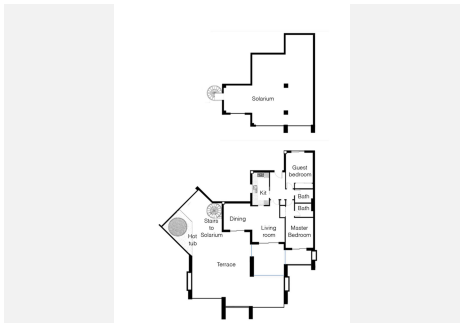

BROMLEY ESTATES

Marbella