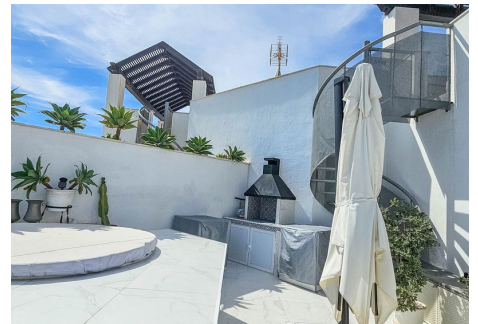

BROMLEY ESTATES

Marbella