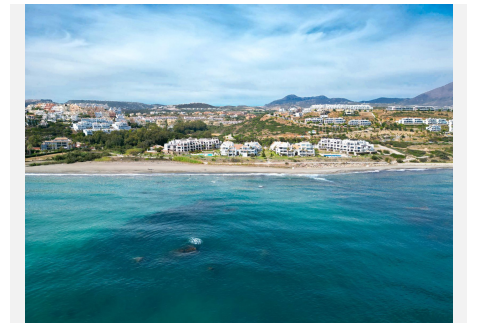

BROMLEY ESTATES

Marbella