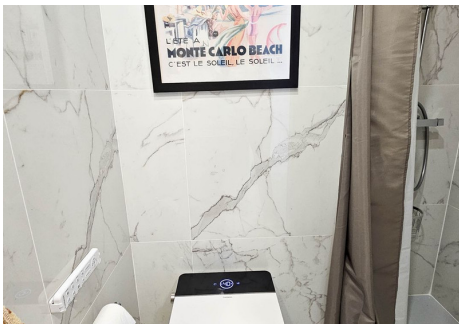

BROMLEY ESTATES

Marbella

Estepona Golf). This incredible property is located just 4 minutes by car from the port of La Duquesa and less than 8 minutes from the center of Estepona. The exclusive Sotogrande is just 15 minutes away, and a 20-minute drive from Marbella. Less than 1 hour to Malaga and its airport. A unique opportunity that you can't miss!