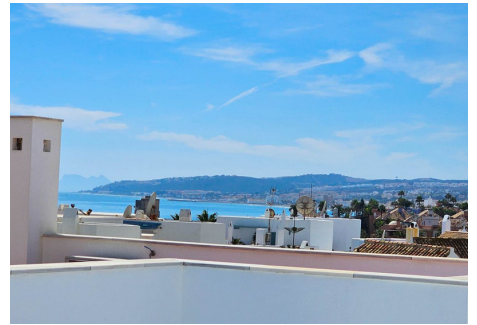

BROMLEY ESTATES

Marbella