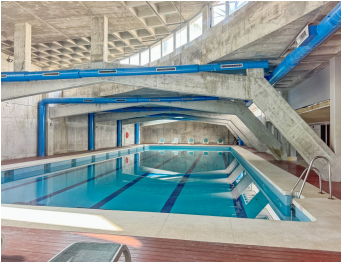

BROMLEY ESTATES

Marbella

PENTHOUSE DUPLEX 3 BEDROOMS 2 BATHROOMS IN BENAHAIVIS

📍 Benahavis

REF# BEMR4853668 €350,000

BEDS

3

BATHS

2

BUILT

127 m²

TERRACE

66 m²

*** Duplex Apartment in Urb. Parque Botánico, Benahavís *** 3 Bedrooms and 2 Bathrooms *** Spacious Terraces on Two Levels *** Panoramic Mountain and Forest Views *** Fully Equipped Kitchen *** Underground Parking Space and Storage Room *** Exclusive Gated Complex with 24 Hour Security and Concierge: Outdoor Pools, Indoor Pool, Gym, Play Area and Gardens *** Ideal Location in the Heart of Nature: 15 Minutes by Car from Guadalmanza Beach and El Saladillo, Villa Padierna Golf Club and La Resina Golf & Country Club *** Easy Access to All Services: Shopping Centers, Supermarkets, International Schools, Restaurants, Etc ***