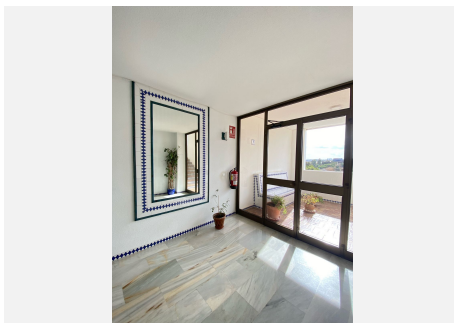

BROMLEY ESTATES

Marbella