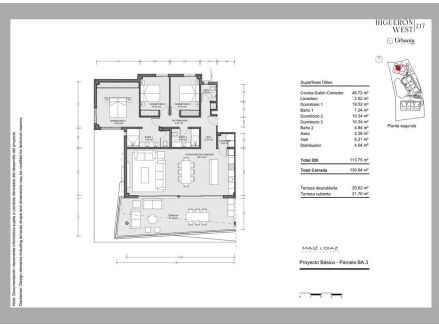

BROMLEY ESTATES

Marbella