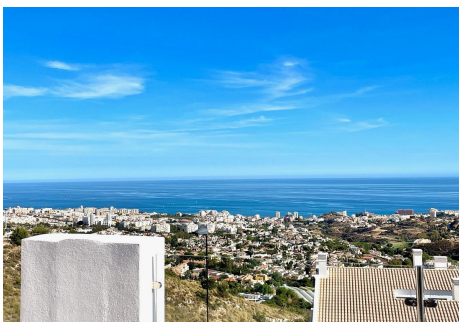

102 m<sup>2</sup>

TERRACE

106 m<sup>2</sup>

This modern duplex penthouse offers breathtaking sea views and an exceptional location in Benalmadena, just a short drive from the beach and the charming town center of Benalmadena Pueblo. The property features an open-plan living room with a fully equipped kitchen, three bedrooms, two bathrooms, and ample terrace space on both the main floor and the top floor, accessible from one of the bedrooms. The rooftop terrace provides stunning panoramic views of the surrounding area and the sea, complete with a private jacuzzi and plenty of space for sunbathing. Inside, the apartment boasts ceramic tile flooring throughout, as well as hot and cold air conditioning, underfloor heating, smoke detectors, and alarm systems. The bedrooms are fitted with built-in wardrobes for added convenience. Situated in a well-maintained residential complex with beautiful communal areas, such as a stunning communal pool, gym, paddle tennis courts, jacuzzi, whirlpool, sauna, a multipurpose room with a movie theatre, and a children's play area. The purchase price includes two underground parking spaces and a storage room. Located in Benalmadena, the property close to the the center of Benalmadena Pueblo, known for its variety of restaurants and bars, and only a short drive from the area's best beaches. With easy access to the coastal road and highway, Malaga +34 952 939 460 · info@bromleyestatesmarbella.com Urbanizacion El Rosario, CN340, Km 188, Marbella, Malaga 29603

# BROMLEY ESTATES

*Marbella*

Airport is just a 15-minute drive away. This apartment is perfect as a second residence, holiday home, or investment property, offering excellent long-term rental potential.