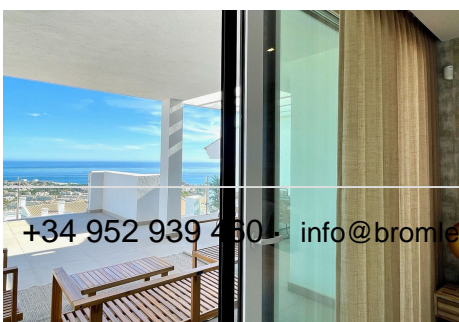

BROMLEY ESTATES

Marbella

Airport is just a 15-minute drive away. This apartment is perfect as a second residence, holiday home, or investment property, offering excellent long-term rental potential.

+34 952 939 460 - info@bromleyestatesmarbella.com - Urbanizacion El Rosario, CN340, Km 188, Marbella, Malaga 29603