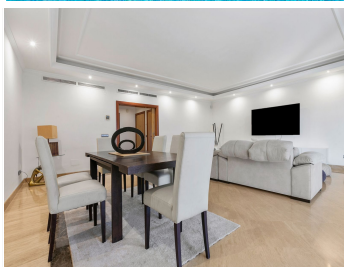

BROMLEY ESTATES

Marbella.

MIDDLE FLOOR APARTMENT 2 BEDROOMS 3 BATHROOMS IN NUEVA ANDALUCIA

📍 Nueva Andalucia

REF# BEMR4868449 €950,000

BEDS

2

BATHS

3

BUILT

157 m²

Discover your new home in the prestigious Embrujo de Banús, located in Nueva Andalucía, Marbella. This elegant 2-bedroom flat offers maximum comfort and privacy, as both bedrooms have en-suite bathrooms.

Enjoy relaxing moments on its spacious terrace, which invites you to share al fresco dinners with family and friends. In addition, you will have access to communal facilities, which include an outdoor swimming pool and a heated indoor pool, ideal for relaxing all year round, and a fully equipped gymnasium.

Just steps away from Puerto Banús, luxury boutiques, high-end restaurants and lively nightlife will surround you. Its famous marina lets you enjoy seaside strolls and various water activities.

Don't miss the opportunity to make this flat your new home in one of the most exclusive areas of the Costa del Sol! Contact us for more details and to arrange a viewing.

+34 952 939 460 · info@bromleyestatesmarbella.com Urbanizacion El Rosario, CN340, Km 188, Marbella, Malaga 29603