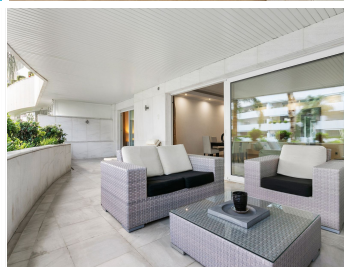

BROMLEY ESTATES

Marbella.

MIDDLE FLOOR APARTMENT 2 BEDROOMS 3 BATHROOMS IN NUEVA ANDALUCIA

📍 Nueva Andalucia

REF# BEMR4868449 €950,000

BEDS

2

BATHS

3

BUILT

157 m²

Discover your new home in the prestigious Embrujo de Banús, located in Nueva Andalucía, Marbella. This elegant 2-bedroom flat offers maximum comfort and privacy, as both bedrooms have en-suite bathrooms.

Enjoy relaxing moments on its spacious terrace, which invites you to share al fresco dinners with family and friends. In addition, you will have access to communal facilities, which include an outdoor swimming pool and a heated indoor pool, ideal for relaxing all year round, and a fully equipped gymnasium.

Just steps away from Puerto Banús, luxury boutiques, high-end restaurants and lively nightlife will surround you. Its famous marina lets you enjoy seaside strolls and various water activities.

Don't miss the opportunity to make this flat your new home in one of the most exclusive areas of the Costa del Sol! Contact us for more details and to arrange a viewing.

+34 952 939 460 · info@bromleyestatesmarbella.com Urbanizacion El Rosario, CN340, Km 188, Marbella, Malaga 29603