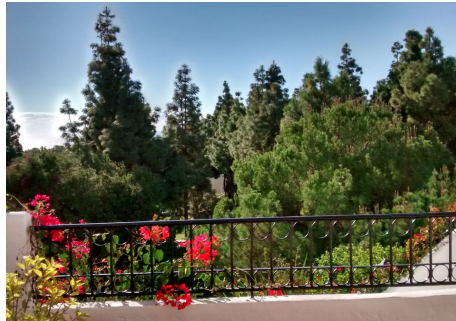

BROMLEY ESTATES

Marbella

From the middle or main floor, down a flight of stairs, is the basement which has been transformed into a fabulous guest apartment, completely independent from the rest of the house as it can be accessed from the gardens. This guest apartment consists of an open plan kitchen, living-dining room, a full family bathroom and two bedrooms. Perfect for renting out as extra income or to accommodate guests.

The whole house has air conditioning hot-cold, alarm installation and access to the wonderful communal gardens and swimming pool, set in stunning green surroundings.

The house is 550 metres from a mini-mart and supermarket, and the restaurants on Avenida de España, 1.2km walk to the shopping centres and other services in the area and 2km walk to the beach.

Ideal for a large family and for residential use due to the tranquillity of the area.