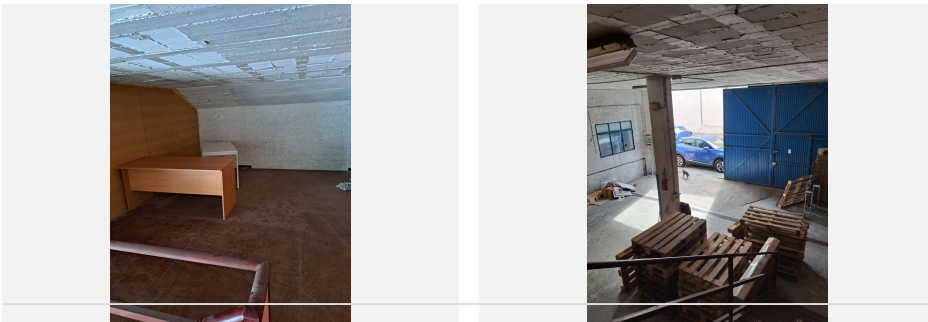

TERRACE

220 m²

125 m²

Warehouse Polygono Marbella

220 sqm2 ground floor – 123 sqm2 first floor

+34 952 939 460 · info@bromleyestatesmarbella.com Urbanizacion El Rosario, CN340, Km 188, Marbella, Malaga 29603