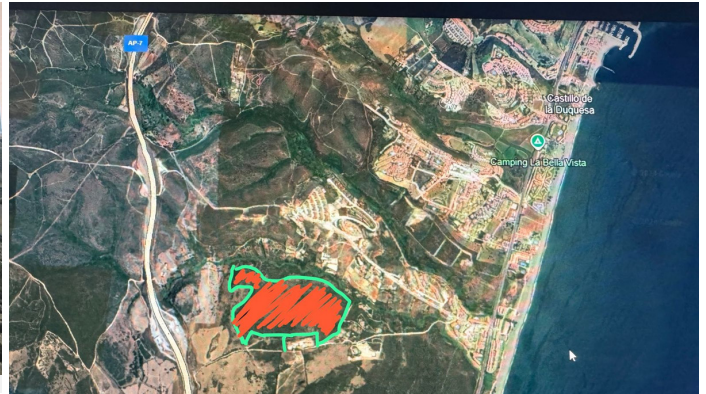

BROMLEY ESTATES

Marbella

PLOT BEDROOMS BATHROOMS IN MANILVA

📍 Manilva

REF# BEMR4870576 €10,200,000

BEDS

BATHS

BUILT

PLOT

m²

336431 m²

An exceptional estate for sale in Martagina, Manilva, located just minutes from Sotogrande. This large plot boasts a prime location with sweeping views of the Mediterranean Sea. Set on a spacious plot, this property is ideally suited for large-scale educational, healthcare, sports, leisure, and other developments—an outstanding investment opportunity in a highly desirable area brimming with potential. Strategically positioned near Sotogrande, this estate offers easy access to major routes and amenities while providing a tranquil, scenic setting. Its proximity to the Mediterranean ensures stunning sea views and a serene natural backdrop, blending convenience with relaxation. Perfect for Large-Scale Projects: Spanning 34.2 hectares, this expansive and adaptable property is perfect for a variety of projects. From educational institutions to healthcare complexes, premier sports facilities, or leisure and entertainment hubs, the opportunities are vast. Its prime location and breathtaking views make it an ideal foundation for visionary developments.