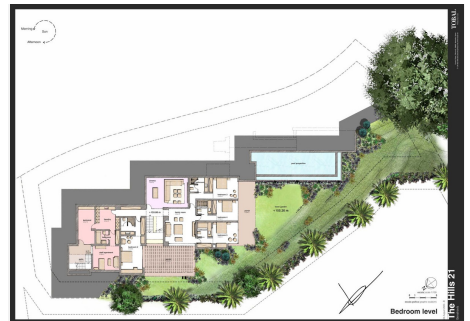

BROMLEY ESTATES

Marbella

sunset from the comfort of your new home. The terrain allows for innovative architectural possibilities, from expansive terraces, infinity pools, and gardens to seamlessly integrated indoor-outdoor spaces that embrace the stunning surroundings.

Situated just minutes away from Marbella's upscale amenities, residents here can enjoy access to world-class golf courses, fine dining, prestigious international schools, shopping centers, and picturesque hiking trails. Furthermore, the nearby town of Benahavís is known for its charm and top-rated restaurants, adding another layer of appeal to this exceptional location.

This is more than just land; it's an invitation to create a lifestyle tailored to your highest aspirations in a setting that offers both exclusivity and connection to nature. Don't miss out on the chance to secure one of the most desirable plots in Benahavís and make your dream home a reality