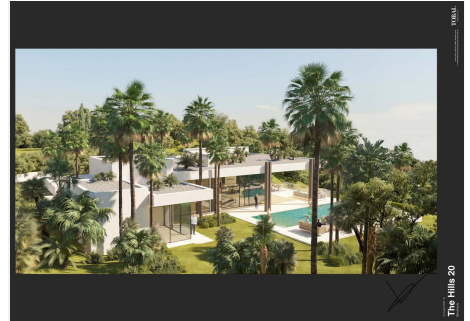

BROMLEY ESTATES

Marbella

sunset from the comfort of your new home. The terrain allows for innovative architectural possibilities, from expansive terraces, infinity pools, and gardens to seamlessly integrated indoor-outdoor spaces that embrace the stunning surroundings.

Situated just minutes away from Marbella's upscale amenities, residents here can enjoy access to world-class golf courses, fine dining, prestigious international schools, shopping centers, and picturesque hiking trails. Furthermore, the nearby town of Benahavís is known for its charm and top-rated restaurants, adding another layer of appeal to this exceptional location.

This is more than just land; it's an invitation to create a lifestyle tailored to your highest aspirations in a setting that offers both exclusivity and connection to nature. Don't miss out on the chance to secure one of the most desirable plots in Benahavís and make your dream home a reality