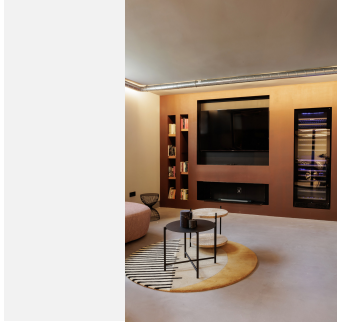

BROMLEY ESTATES

Marbella.