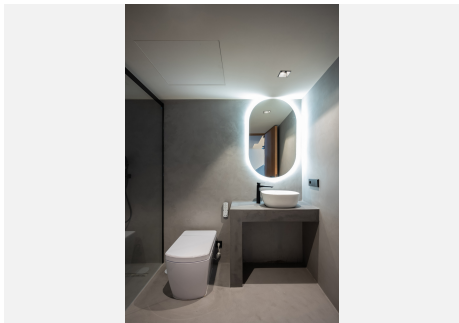

BROMLEY ESTATES

Marbella.