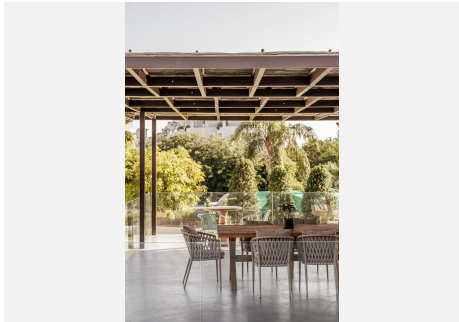

BROMLEY ESTATES

Marbella.