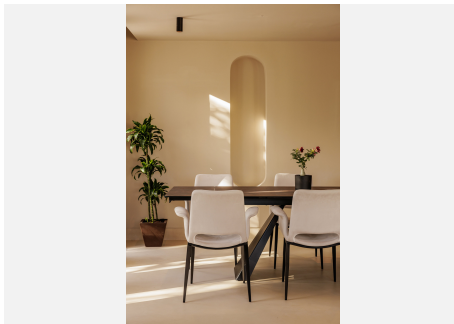

BROMLEY ESTATES

Marbella

The lower level includes a TV room, a wine cellar, storage space and a spa area with a gym, Steam Sauna and Turkish bath. There is indoor parking for two cars and additional space for four more cars in the driveway.

The villa has underfloor heating and cooling system, an Airzone type air conditioning system, high-quality kitchen appliances, a home automation system, electric car charger, automated glass doors and a private panoramic lift.

The design mixes modern style with boho-chic touches.

Call us to schedule a viewing!

+34 952 939 460 · info@bromleyestatesmarbella.com Urbanizacion El Rosarico N340, Km 188, Marbella, Malaga 29603