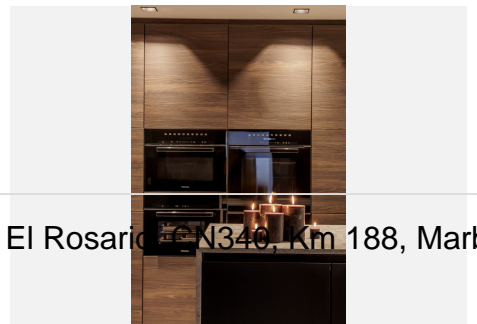

BROMLEY ESTATES

Marbella

The lower level includes a TV room, a wine cellar, storage space and a spa area with a gym, Steam Sauna and Turkish bath. There is indoor parking for two cars and additional space for four more cars in the driveway.

The villa has underfloor heating and cooling system, an Airzone type air conditioning system, high-quality kitchen appliances, a home automation system, electric car charger, automated glass doors and a private panoramic lift.

The design mixes modern style with boho-chic touches.

Call us to schedule a viewing!

+34 952 939 460 · info@bromleyestatesmarbella.com Urbanizacion El Rosarico N340, Km 188, Marbella, Malaga 29603