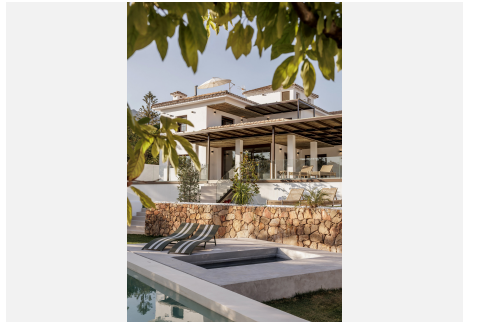

BROMLEY ESTATES

Marbella.