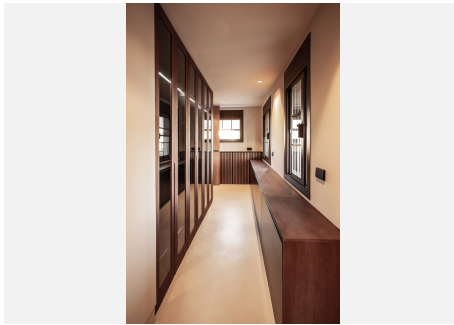

BROMLEY ESTATES

Marbella.