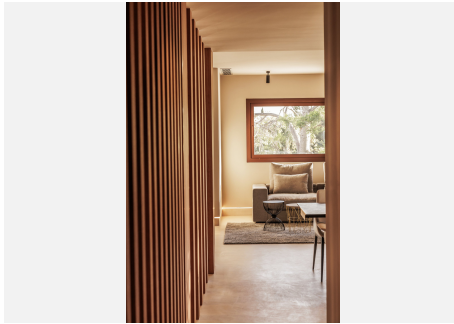

BROMLEY ESTATES

Marbella

The lower level includes a TV room, a wine cellar, storage space and a spa area with a gym, Steam Sauna and Turkish bath. There is indoor parking for two cars and additional space for four more cars in the driveway.

The villa has underfloor heating and cooling system, an Airzone type air conditioning system, high-quality kitchen appliances, a home automation system, electric car charger, automated glass doors and a private panoramic lift.

The design mixes modern style with boho-chic touches.

Call us to schedule a viewing!

+34 952 939 460 · info@bromleyestatesmarbella.com Urbanizacion El Rosarico N340, Km 188, Marbella, Malaga 29603