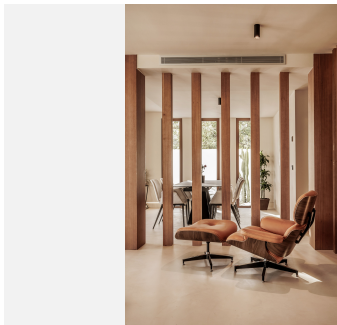

BROMLEY ESTATES

Marbella

The lower level includes a TV room, a wine cellar, storage space and a spa area with a gym, Steam Sauna and Turkish bath. There is indoor parking for two cars and additional space for four more cars in the driveway.

The villa has underfloor heating and cooling system, an Airzone type air conditioning system, high-quality kitchen appliances, a home automation system, electric car charger, automated glass doors and a private panoramic lift.

The design mixes modern style with boho-chic touches.

Call us to schedule a viewing!

+34 952 939 460 · info@bromleyestatesmarbella.com Urbanizacion El Rosarico N340, Km 188, Marbella, Malaga 29603