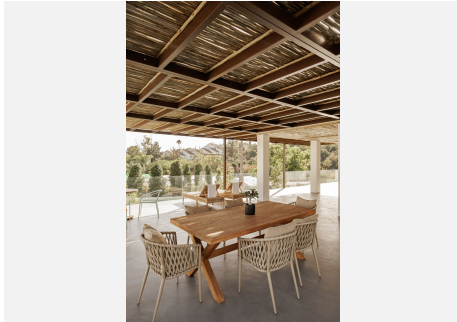

BROMLEY ESTATES

Marbella.