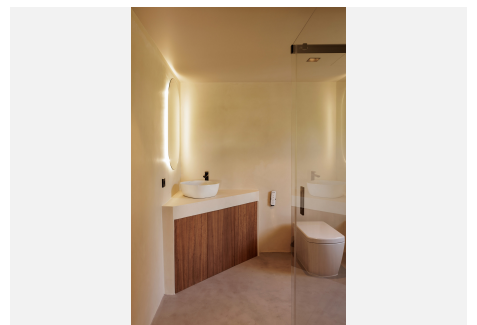

BROMLEY ESTATES

Marbella