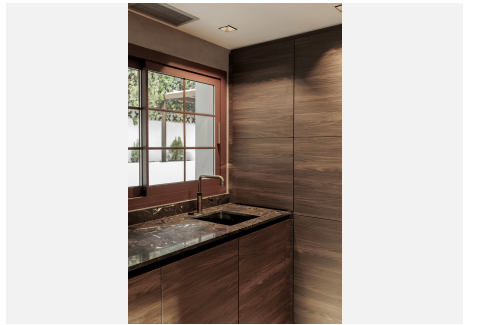

BROMLEY ESTATES

Marbella.