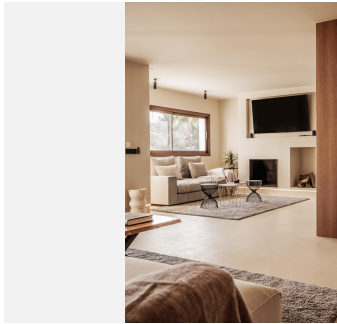

BROMLEY ESTATES

Marbella

The lower level includes a TV room, a wine cellar, storage space and a spa area with a gym, Steam Sauna and Turkish bath. There is indoor parking for two cars and additional space for four more cars in the driveway.

The villa has underfloor heating and cooling system, an Airzone type air conditioning system, high-quality kitchen appliances, a home automation system, electric car charger, automated glass doors and a private panoramic lift.

The design mixes modern style with boho-chic touches.

Call us to schedule a viewing!

+34 952 939 460 · info@bromleyestatesmarbella.com Urbanizacion El Rosarico N340, Km 188, Marbella, Malaga 29603