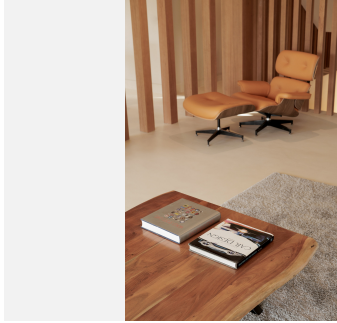

BROMLEY ESTATES

Marbella.