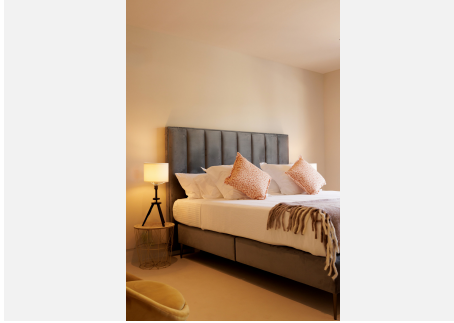

BROMLEY ESTATES

Marbella.