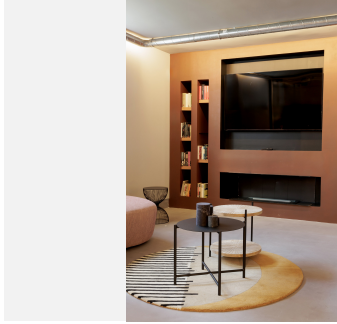

BROMLEY ESTATES

Marbella.