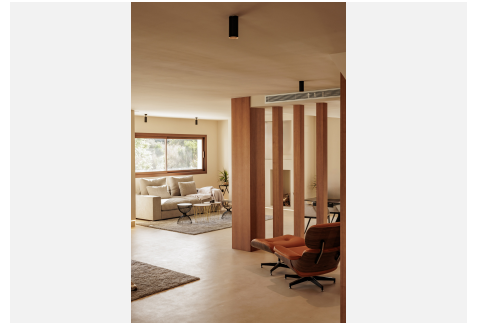

BROMLEY ESTATES

Marbella

The lower level includes a TV room, a wine cellar, storage space and a spa area with a gym, Steam Sauna and Turkish bath. There is indoor parking for two cars and additional space for four more cars in the driveway.

The villa has underfloor heating and cooling system, an Airzone type air conditioning system, high-quality kitchen appliances, a home automation system, electric car charger, automated glass doors and a private panoramic lift.

The design mixes modern style with boho-chic touches.

Call us to schedule a viewing!

+34 952 939 460 · info@bromleyestatesmarbella.com Urbanizacion El Rosarico N340, Km 188, Marbella, Malaga 29603