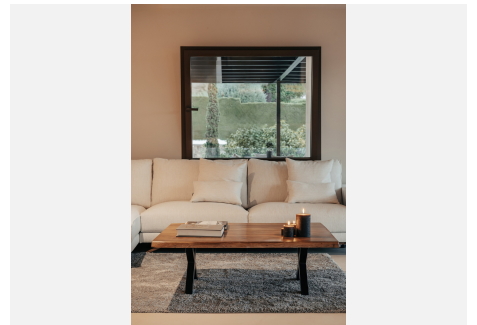

BROMLEY ESTATES

Marbella

The lower level includes a TV room, a wine cellar, storage space and a spa area with a gym, Steam Sauna and Turkish bath. There is indoor parking for two cars and additional space for four more cars in the driveway.

The villa has underfloor heating and cooling system, an Airzone type air conditioning system, high-quality kitchen appliances, a home automation system, electric car charger, automated glass doors and a private panoramic lift.

The design mixes modern style with boho-chic touches.

Call us to schedule a viewing!

+34 952 939 460 · info@bromleyestatesmarbella.com Urbanizacion El Rosarico N340, Km 188, Marbella, Malaga 29603