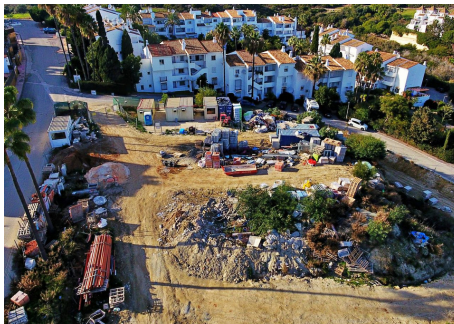

BROMLEY ESTATES

Marbella

PERMITTED USE: DETACHED SINGLE-FAMILY HOUSE (VILLAS)
MAXIMUM BUILDING ABOVE GROUND: 50%

Land ready to build, there is a project for 4 of the 8 plots.

Consolidated area with various services and shops, urban bus stop, school bus, etc.

PRICE: 2,400,000 EUROS+VAT

Enviar comentarios