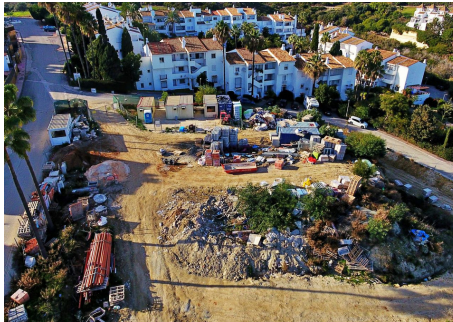

BROMLEY ESTATES

Marbella

PERMITTED USE: DETACHED SINGLE-FAMILY HOUSE (VILLAS)
MAXIMUM BUILDING ABOVE GROUND: 50%

Land ready to build, there is a project for 4 of the 8 plots.

Consolidated area with various services and shops, urban bus stop, school bus, etc.

PRICE: 2,400,000 EUROS+VAT

Enviar comentarios