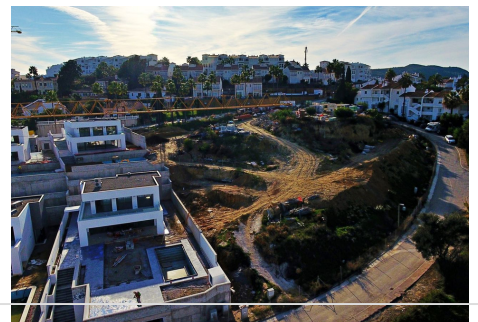

BROMLEY ESTATES

Marbella

PERMITTED USE: DETACHED SINGLE-FAMILY HOUSE (VILLAS)
MAXIMUM BUILDING ABOVE GROUND: 50%

Land ready to build, there is a project for 4 of the 8 plots.

Consolidated area with various services and shops, urban bus stop, school bus, etc.

PRICE: 2,400,000 EUROS+VAT

Enviar comentarios