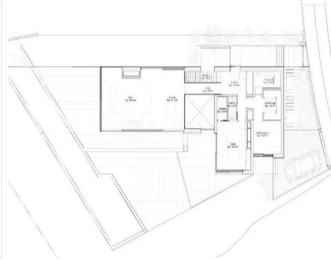

## RESIDENTIAL PLOT BEDROOMS BATHROOMS IN VALLE ROMANO

📍 Valle Romano

REF# BEMR4876918 €210,000

BEDS

BATHS

BUILT

PLOT

m<sup>2</sup>

627 m<sup>2</sup>

Residential Plot, Valle Romano, Costa del Sol.

Garden/Plot 627 m<sup>2</sup>.

Setting : Frontline Golf, Close To Golf, Close To Schools, Urbanisation.

Orientation : South, South West.

Condition : Excellent.