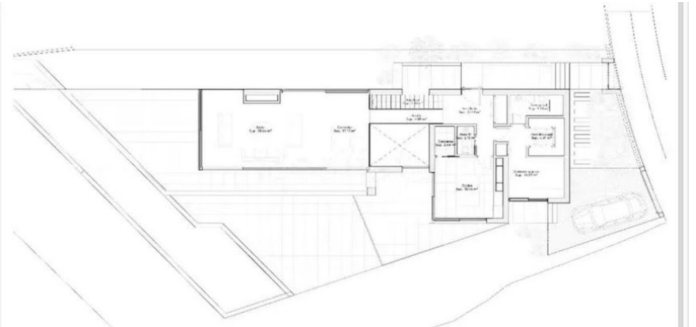

## RESIDENTIAL PLOT BEDROOMS BATHROOMS IN VALLE ROMANO

📍 Valle Romano

REF# BEMR4876918 €210,000

BEDS

BATHS

BUILT

PLOT

m<sup>2</sup>

627 m<sup>2</sup>

Residential Plot, Valle Romano, Costa del Sol.

Garden/Plot 627 m<sup>2</sup>.

Setting : Frontline Golf, Close To Golf, Close To Schools, Urbanisation.

Orientation : South, South West.

Condition : Excellent.