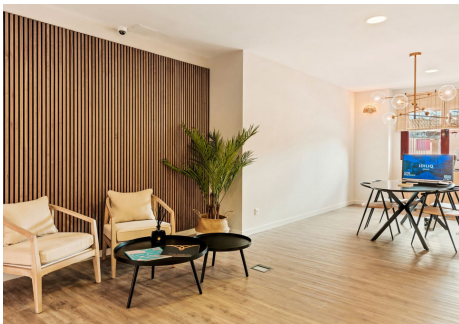

BROMLEY ESTATES

Marbella.