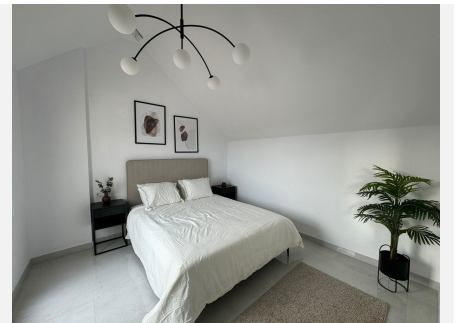

BROMLEY ESTATES

Marbella.