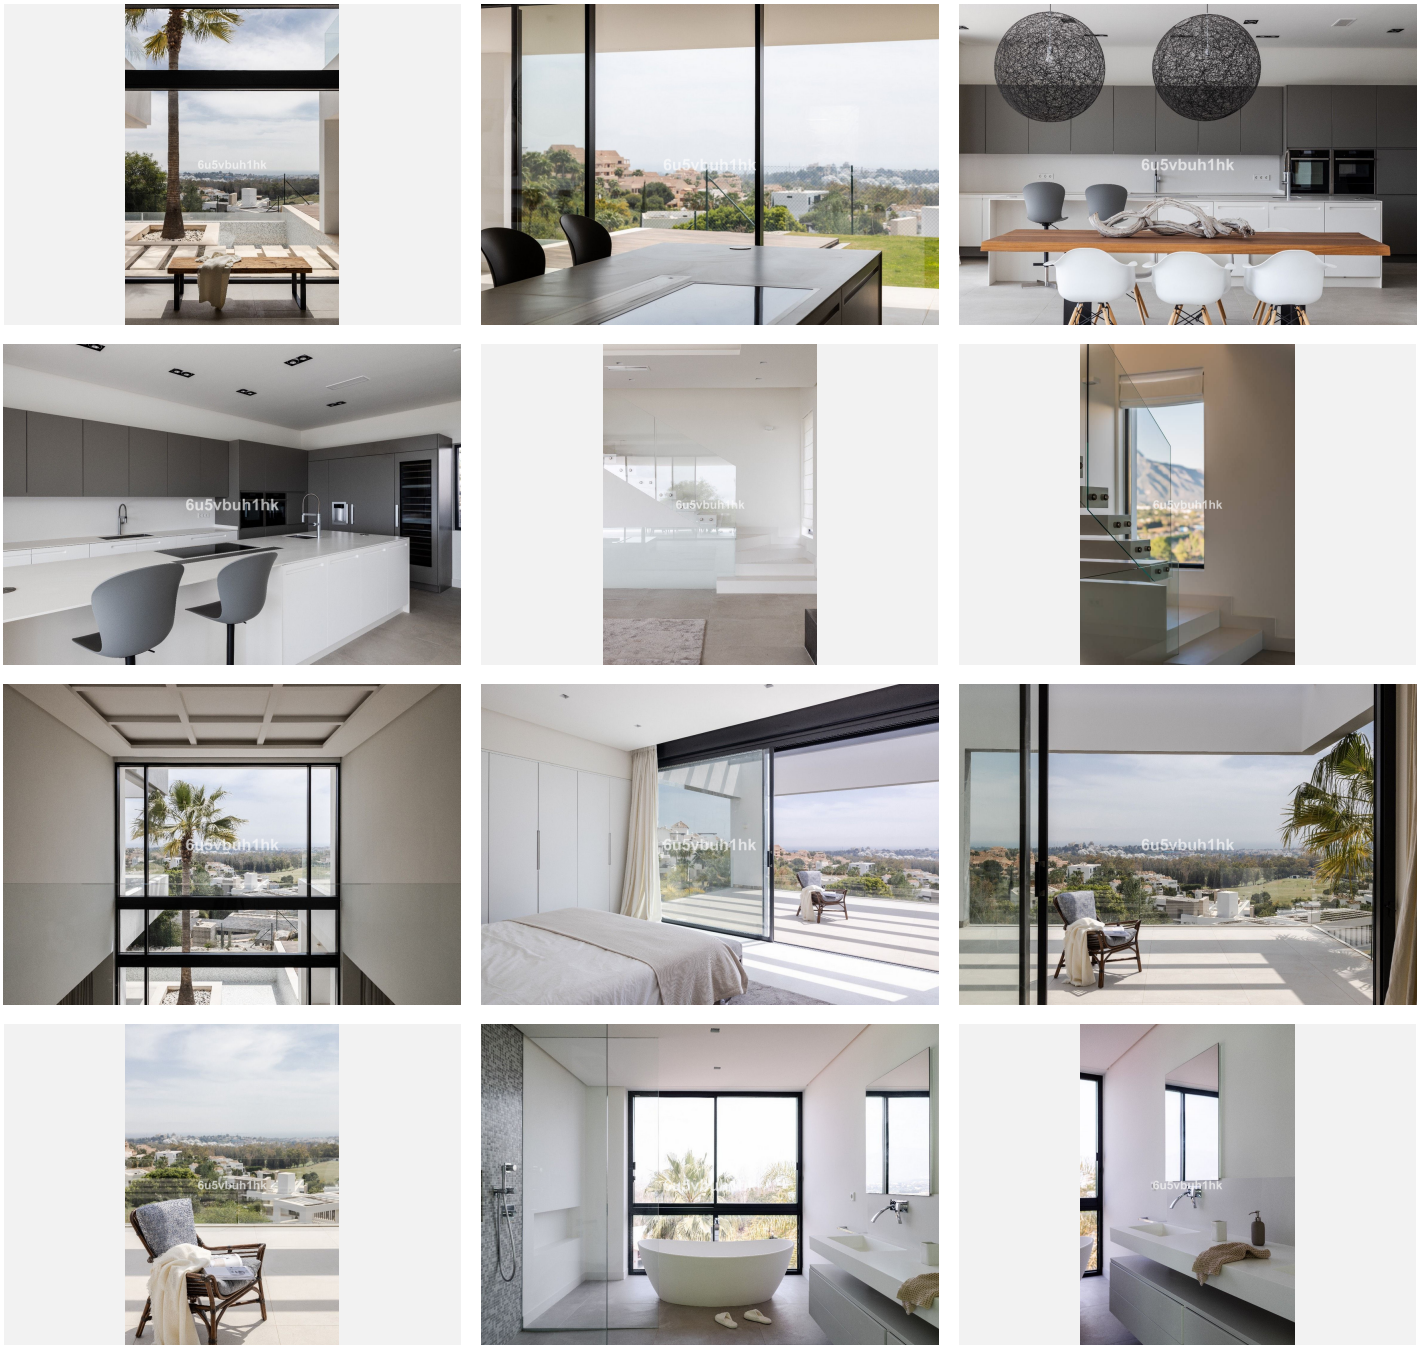

BROMLEY ESTATES

Marbella

level has two bedrooms, a laundry room, and various other rooms with plenty of potential.

The infinity pool is set amongst a well-manicured private garden with plenty of space for outdoors entertaining.

This perfectly finished distinctive, spacious, and modern villa would make the perfect home, call now for viewings.