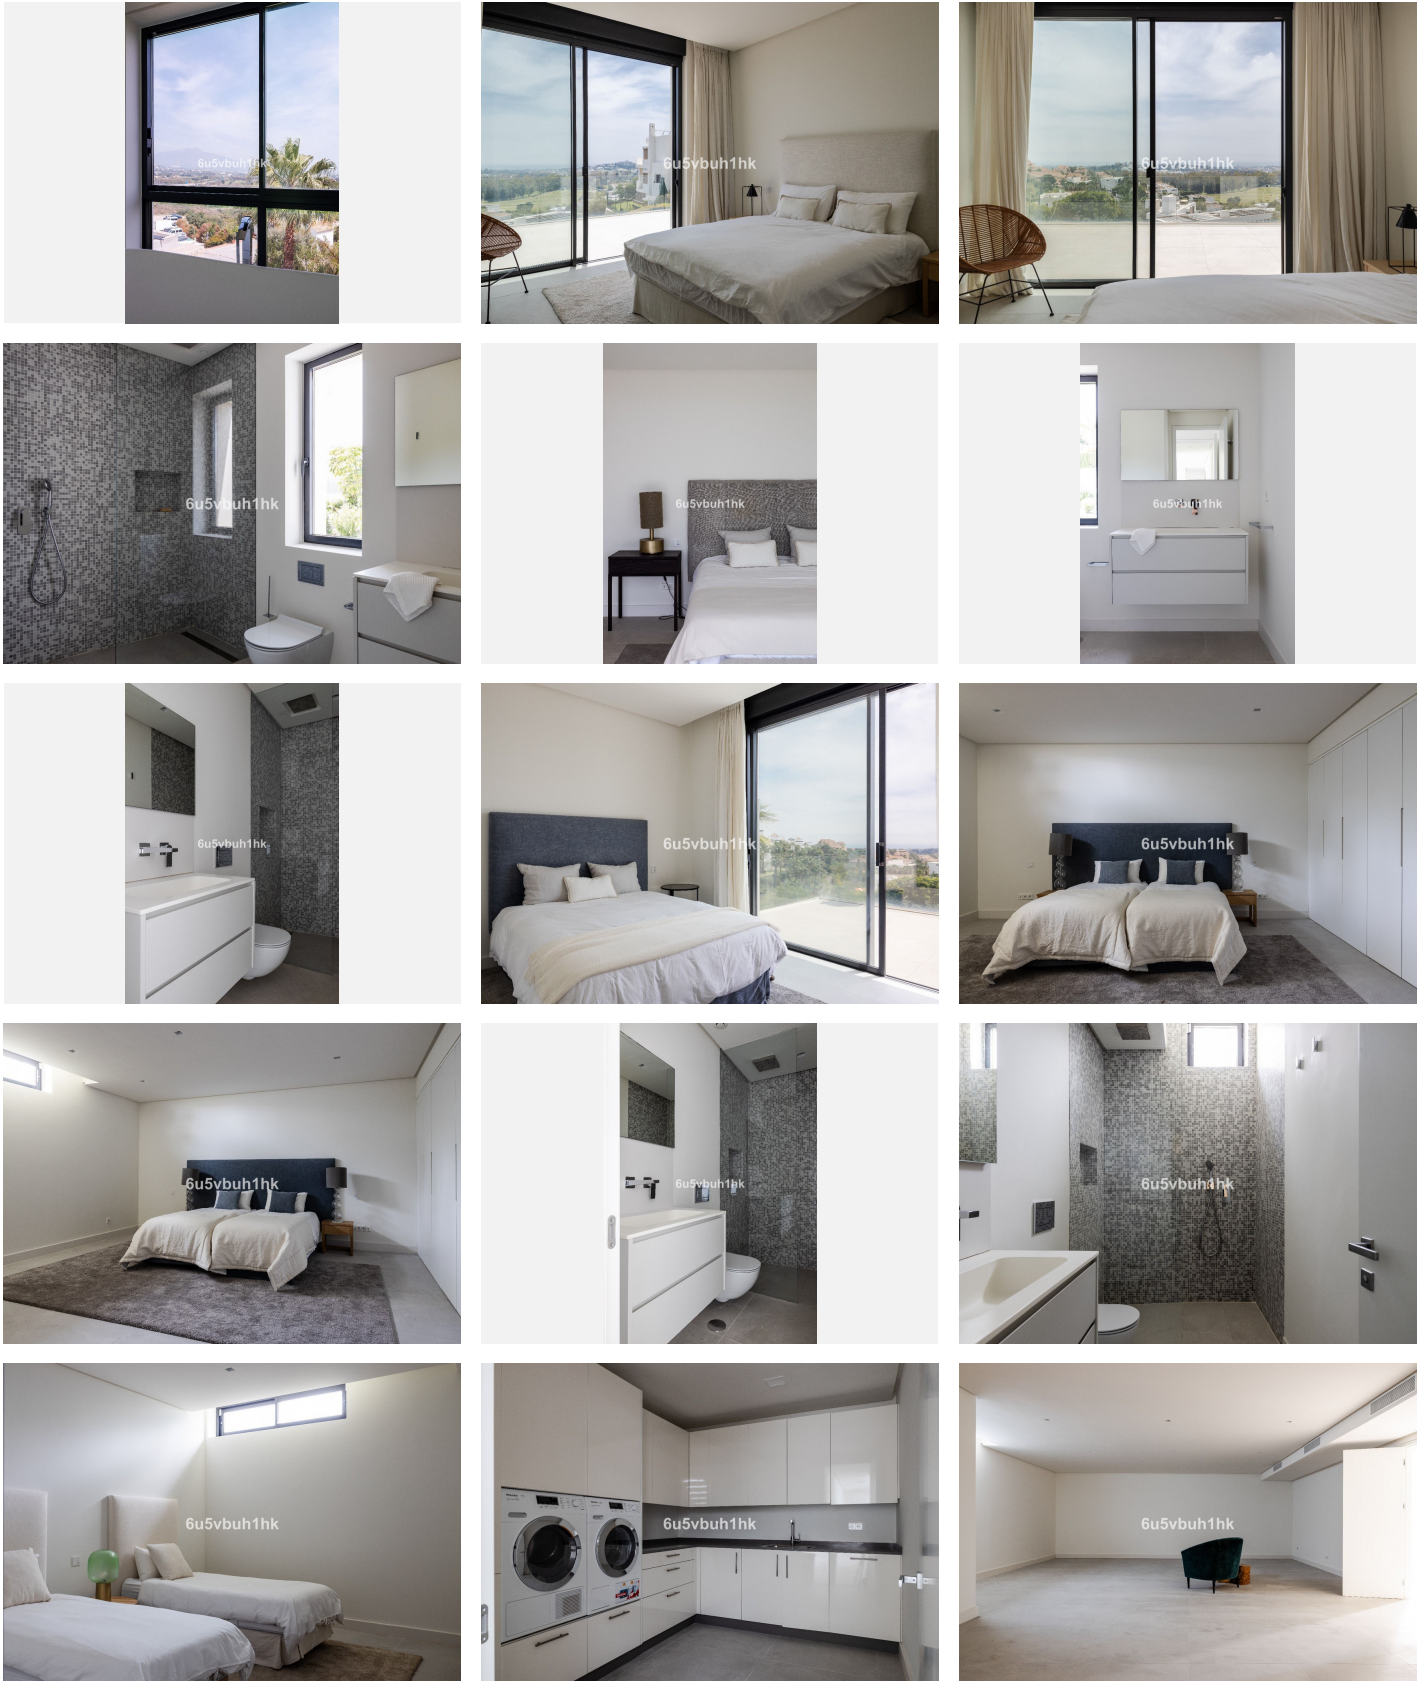

BROMLEY ESTATES

Marbella