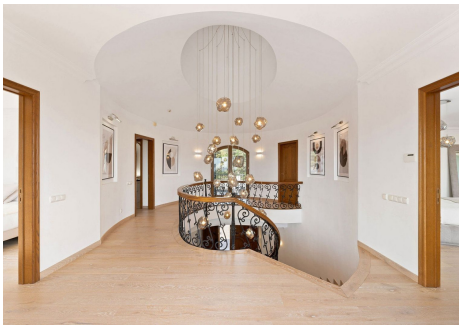

BROMLEY ESTATES

Marbella