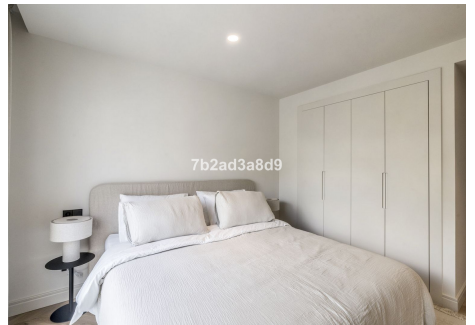

BROMLEY ESTATES

Marbella